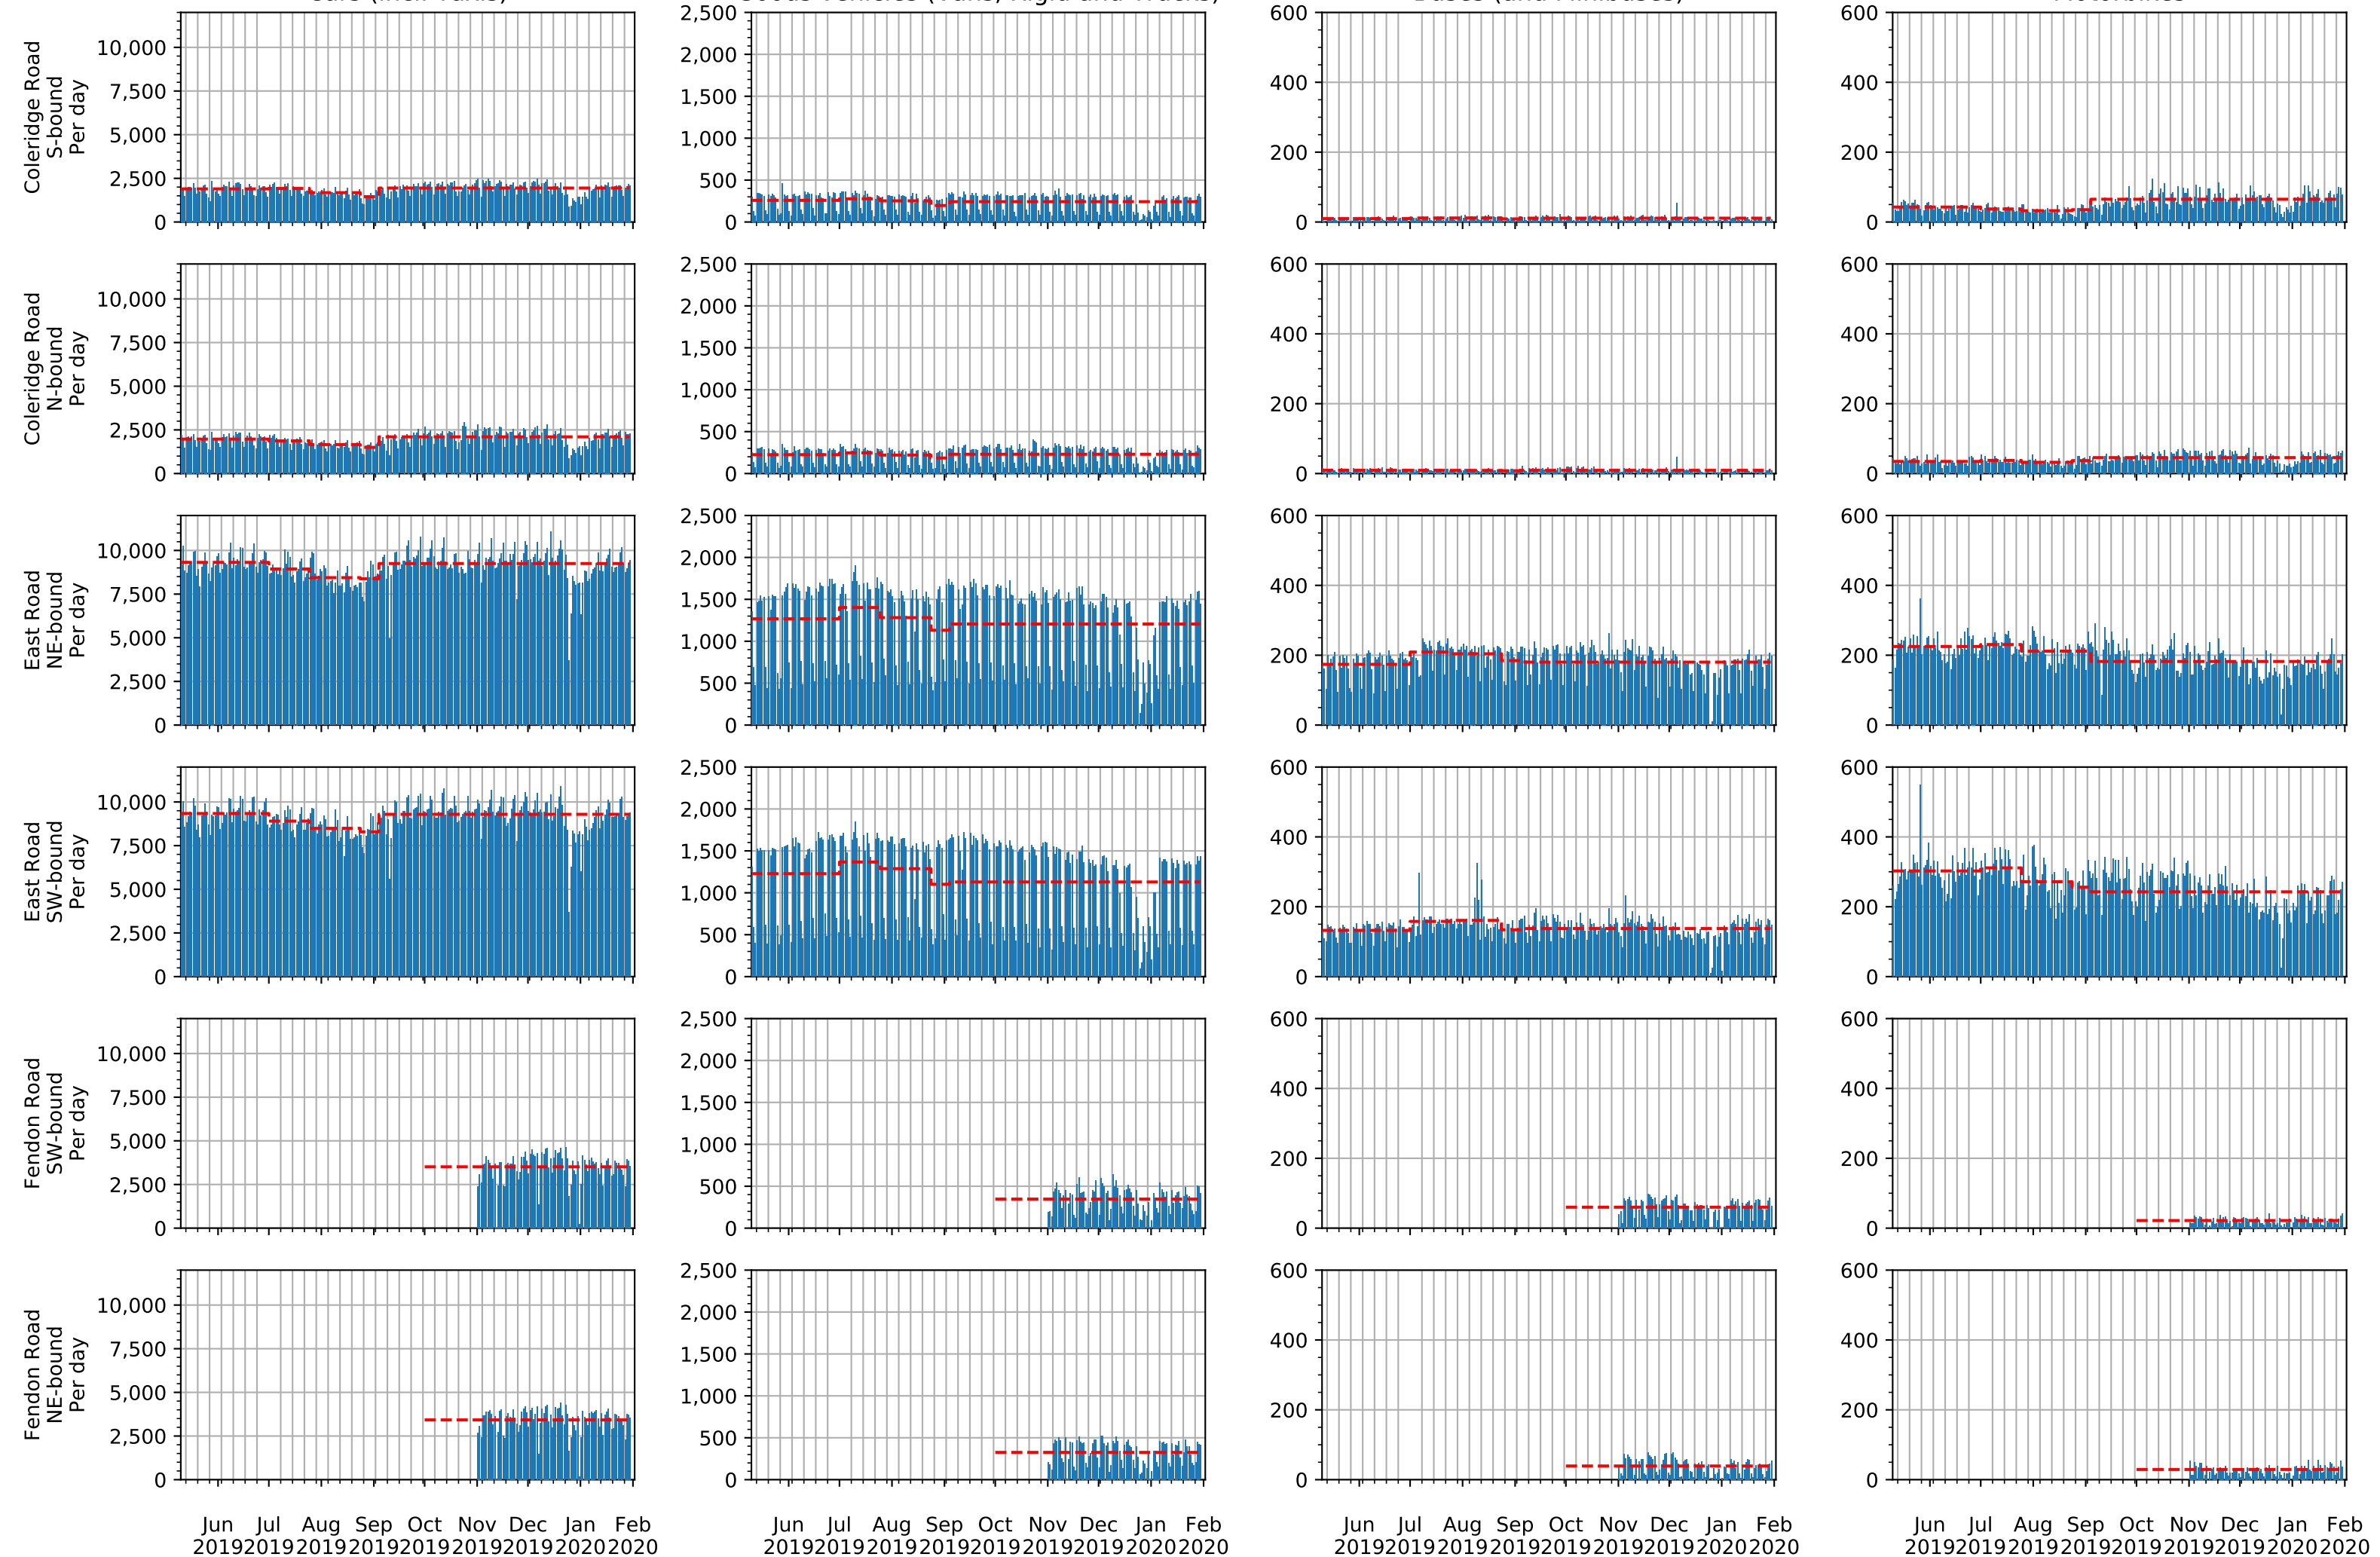

Motor traffic

Cars (incl. Taxis)

Goods vehicles (Vans, Rigid and Trucks)

Buses (and Minibuses)

Motorbikes