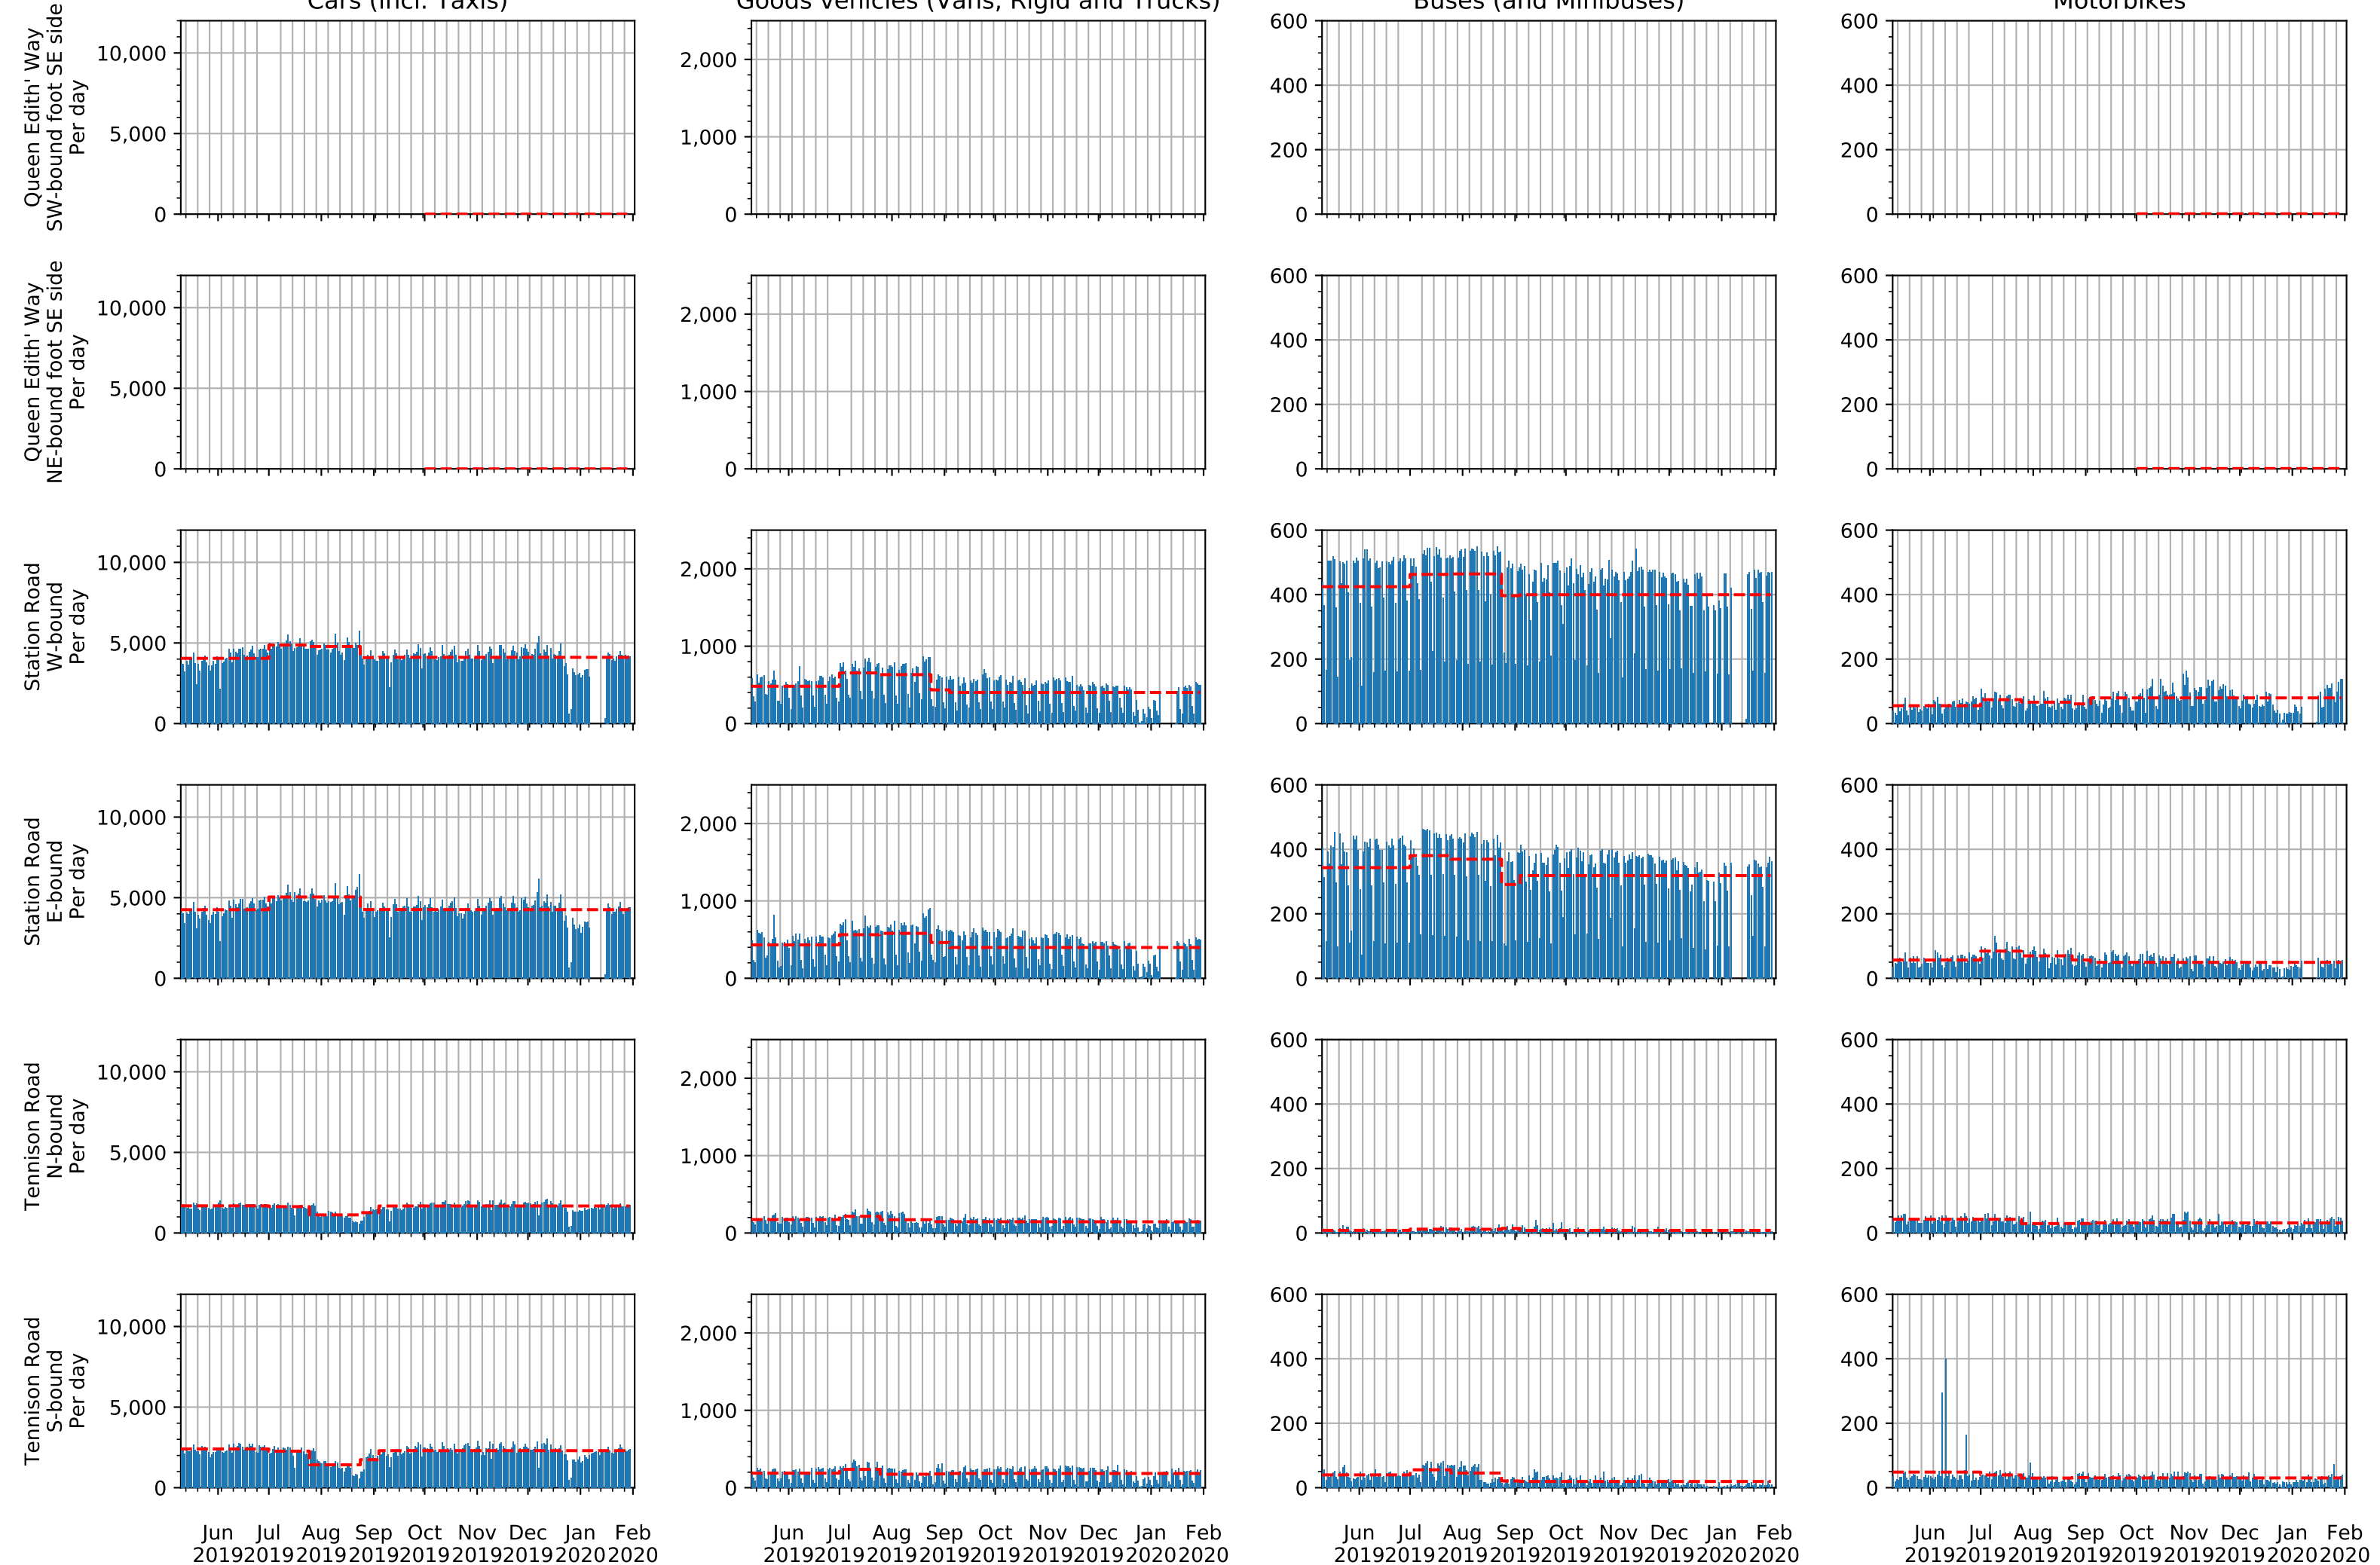

Motor traffic

Cars (incl. Taxis)

Goods vehicles (Vans, Rigid and Trucks)

Buses (and Minibuses)

Motorbikes