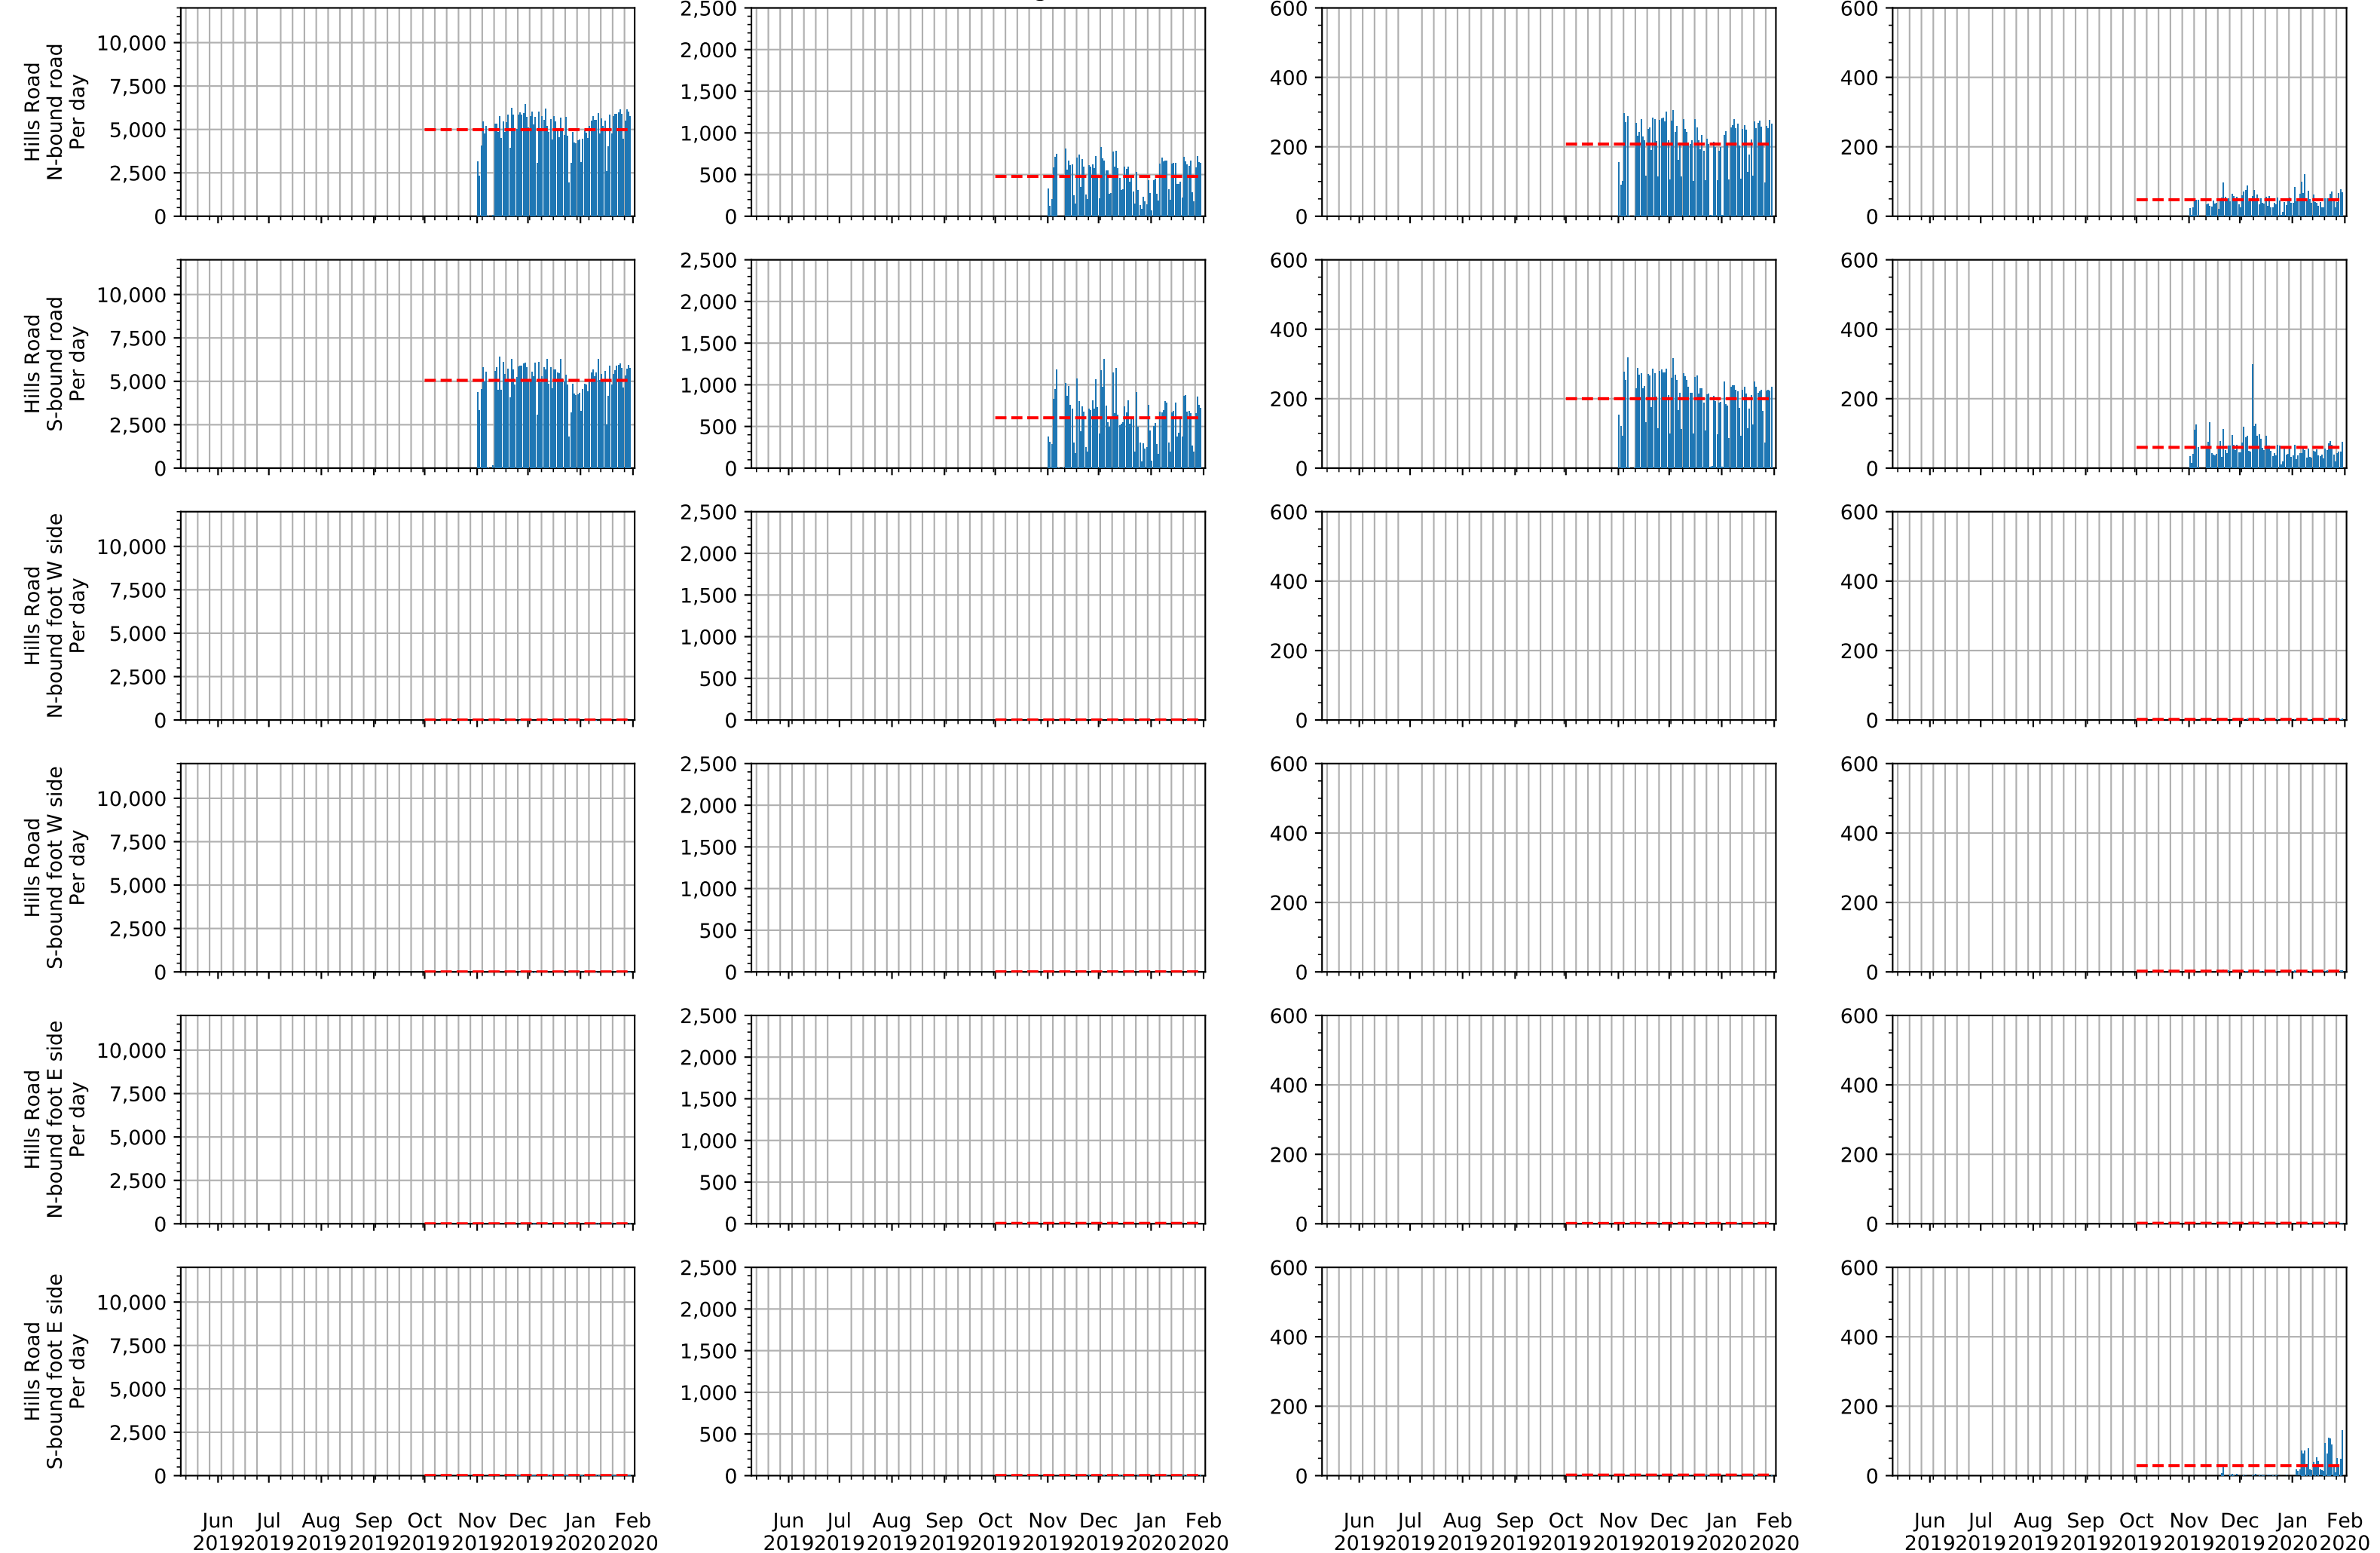

Buses (and Minibuses)

Motorbikes

Motor traffic

Cars (incl. Taxis)

Goods vehicles (Vans, Rigid and Trucks)

Buses (and Minibuses)

Motorbikes

Motor traffic

Jun Jul Aug Sep Oct Nov Dec Jan Feb
20192019201920192019201920202020

Jun Jul Aug Sep Oct Nov Dec Jan Feb
20192019201920192019201920202020

Motor traffic

Cars (incl. Taxis)

Goods vehicles (Vans, Rigid and Trucks)