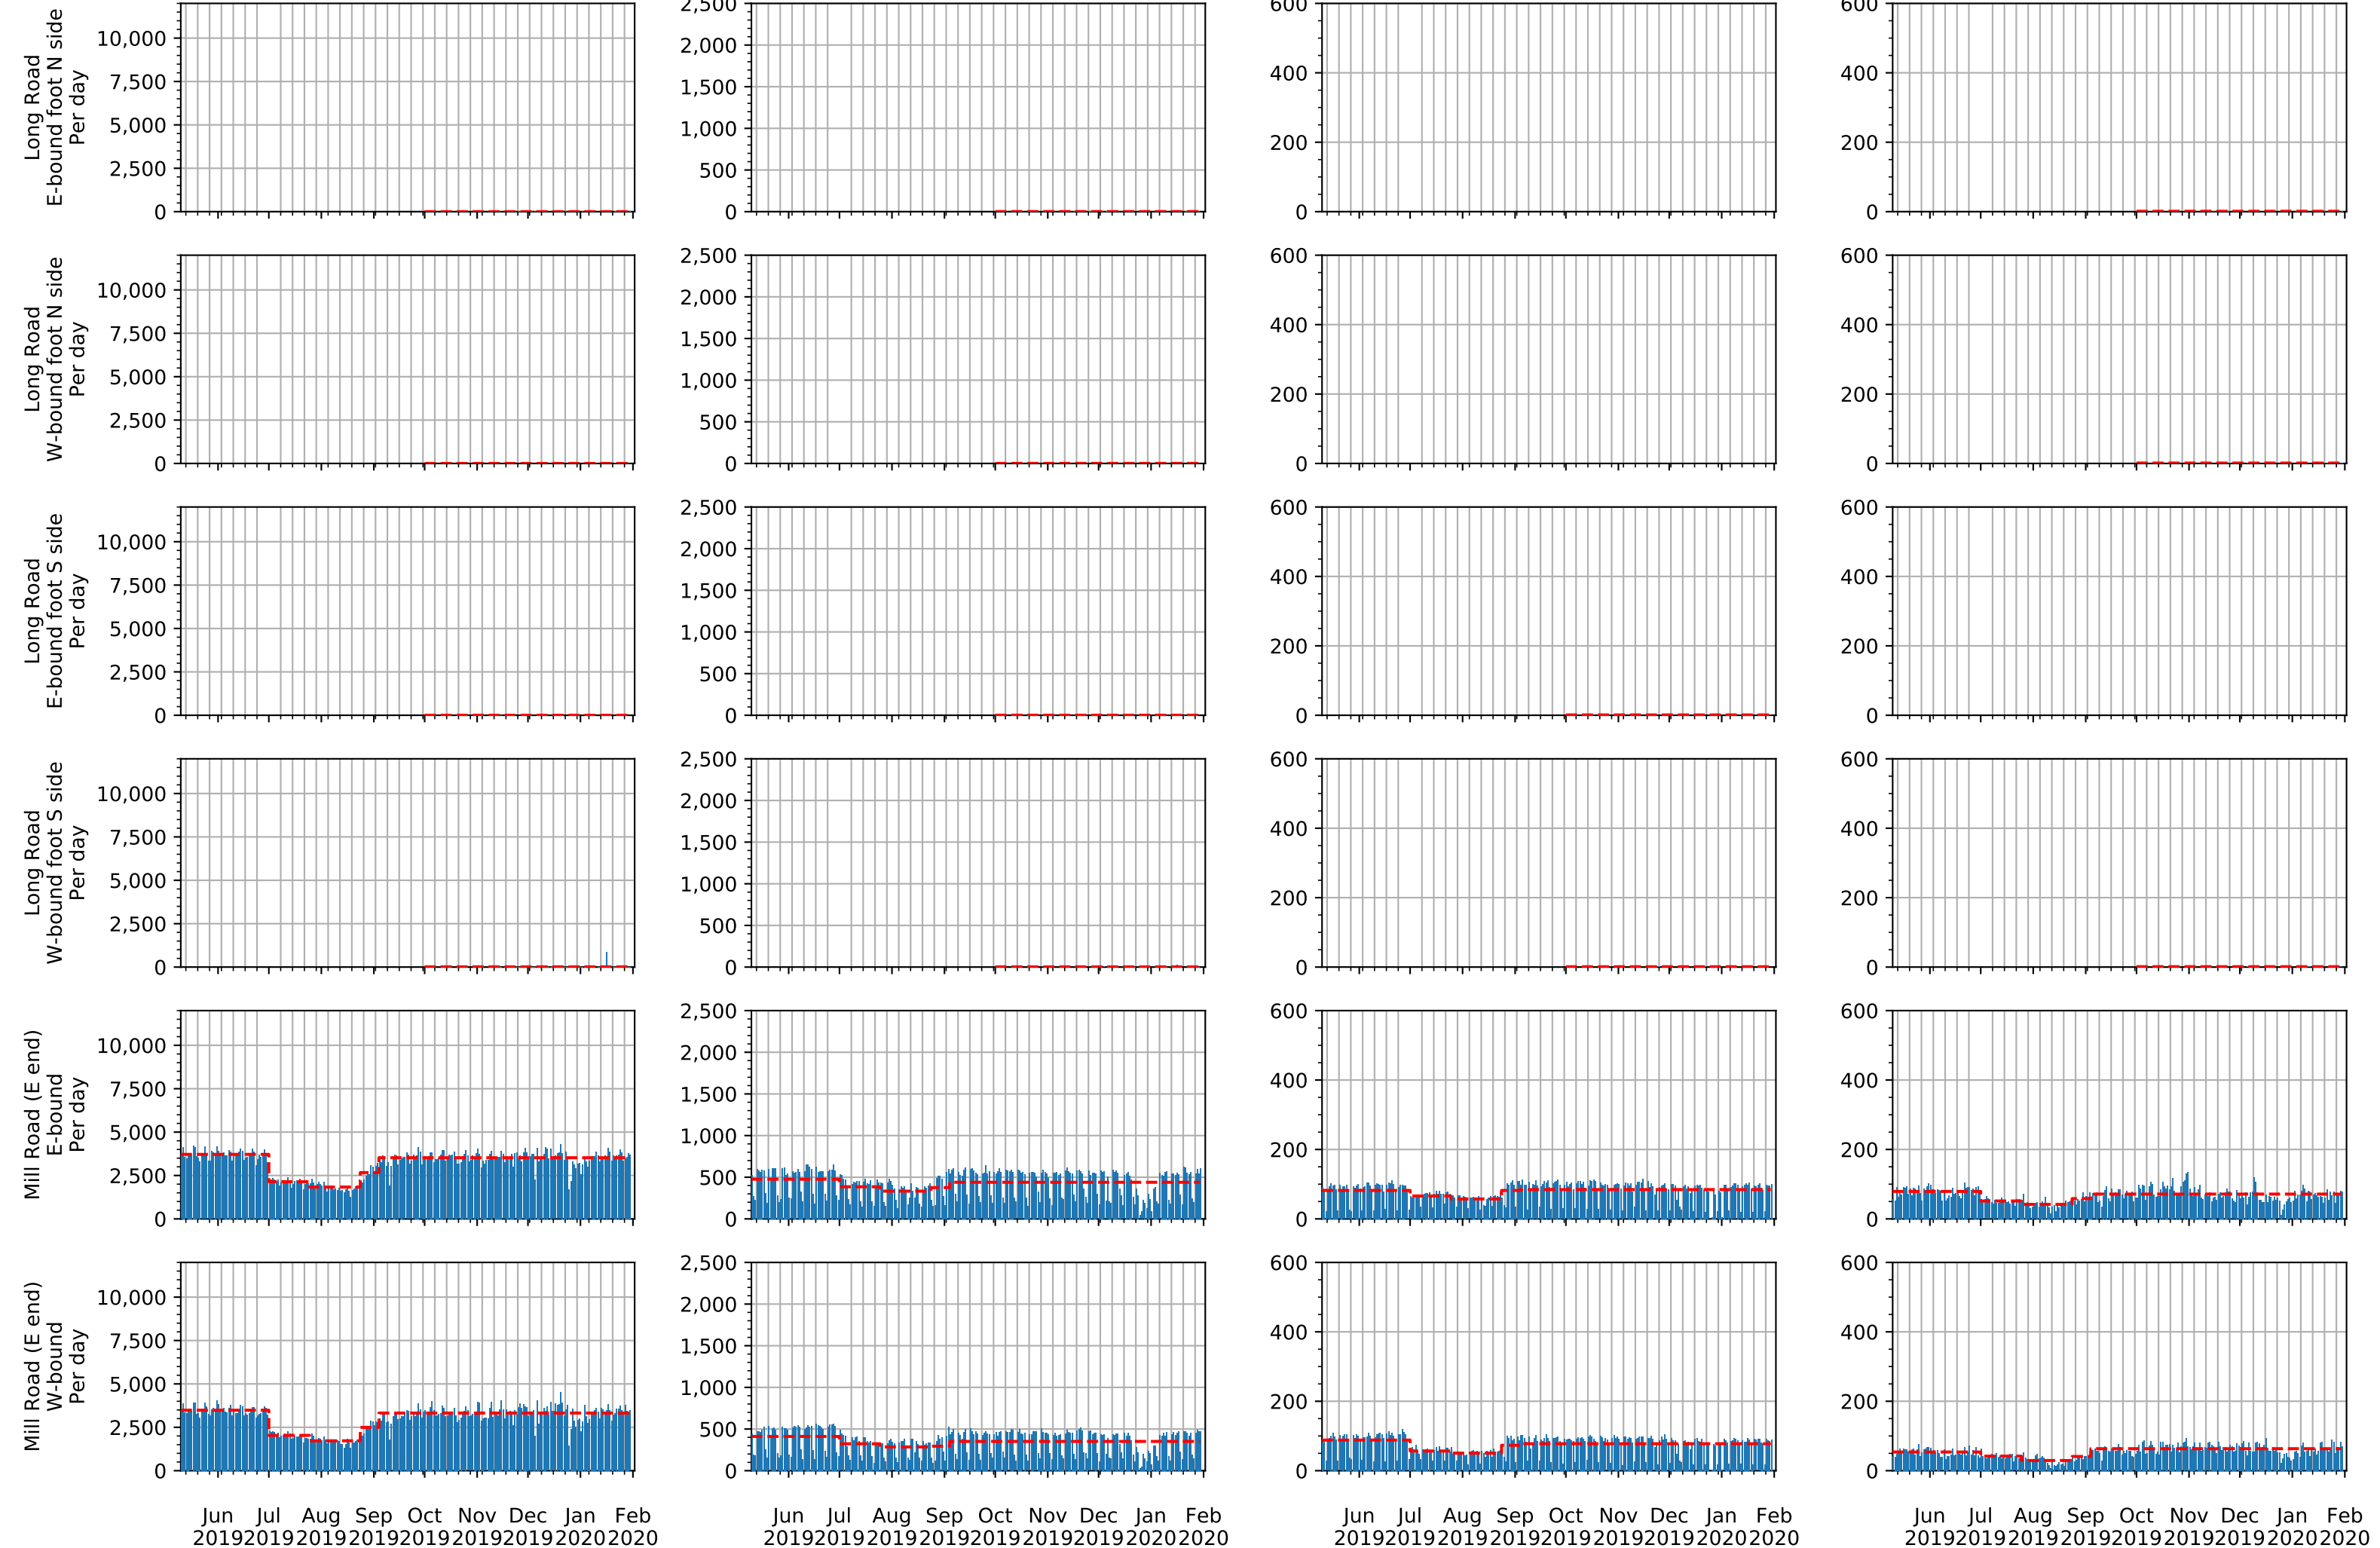

Motor traffic

Cars (incl. Taxis)

Goods vehicles (Vans, Rigid and Trucks)

Buses (and Minibuses)

Motorbikes