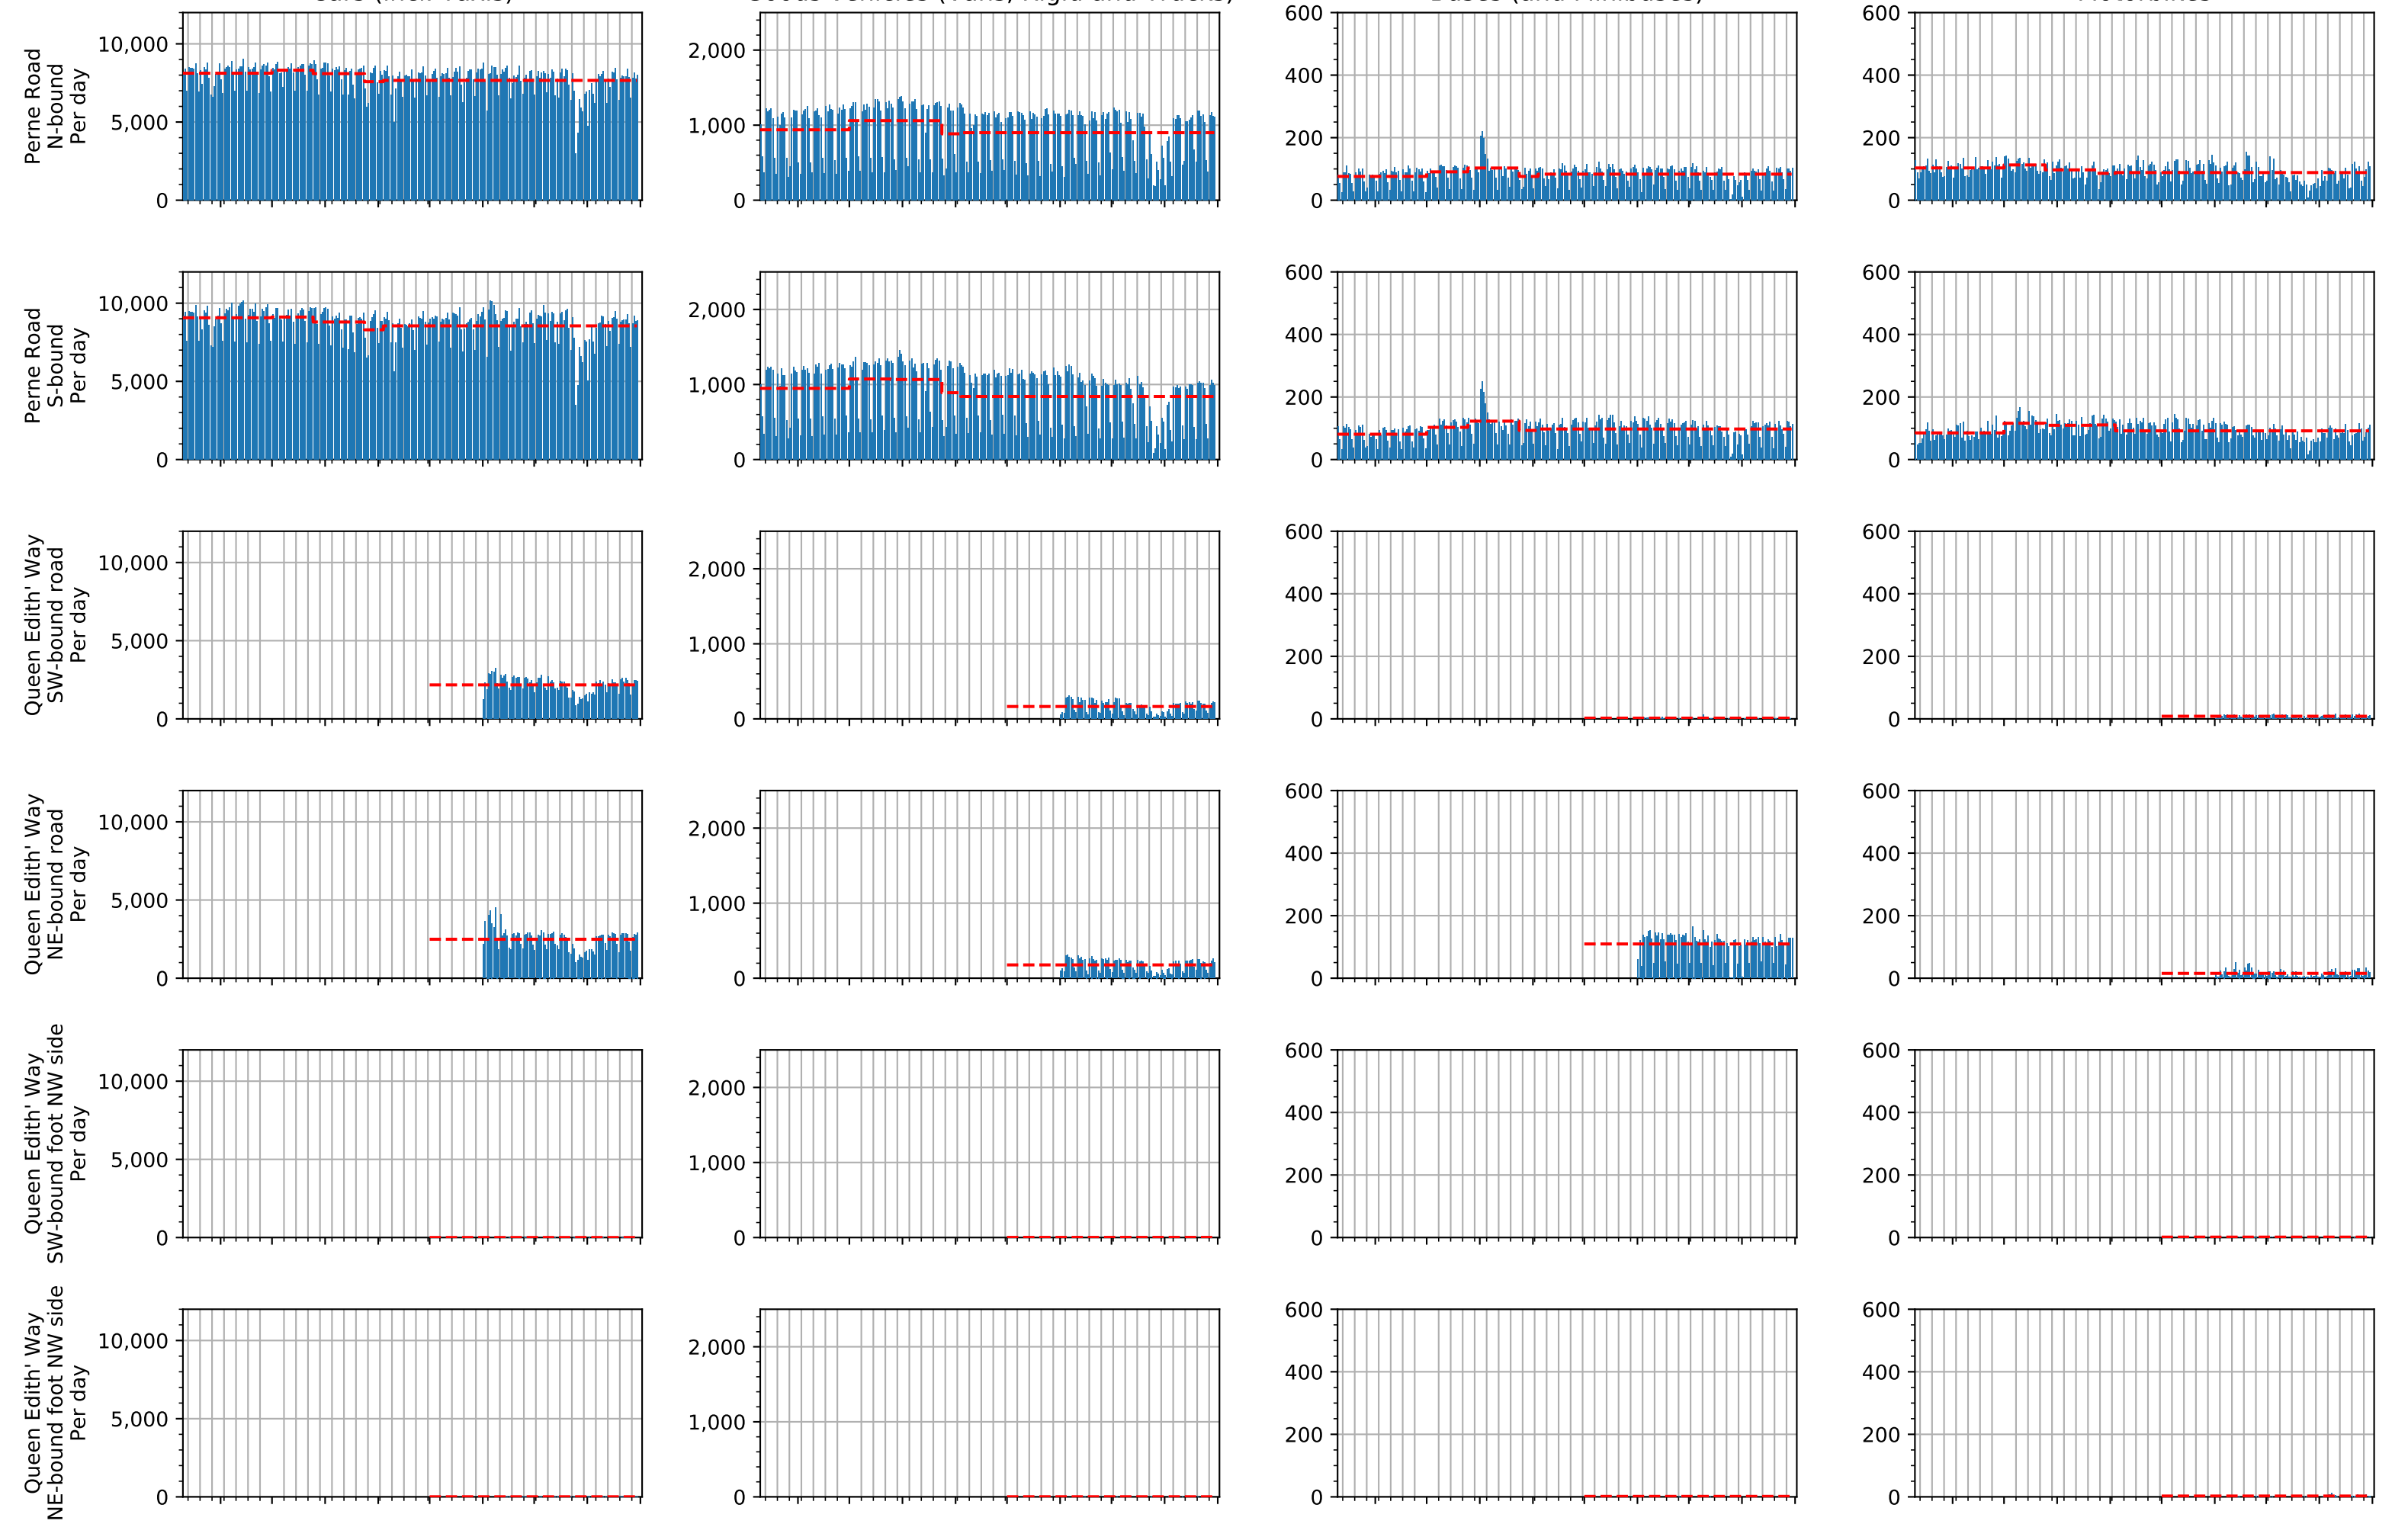

Jun Jul Aug Sep Oct Nov Dec Jan Feb
2019 2019 2019 2019 2019 2019 2020 2020

Jun Jul Aug Sep Oct Nov Dec Jan Feb
2019 2019 2019 2019 2019 2019 2020 2020

Jun Jul Aug Sep Oct Nov Dec Jan Feb
2019 2019 2019 2019 2019 2019 2020 2020

Motor traffic

Cars (incl. Taxis)

Goods vehicles (Vans, Rigid and Trucks)

Buses (and Minibuses)

Motorbikes

Jun Jul Aug Sep Oct Nov Dec Jan Feb
2019 2019 2019 2019 2019 2019 2020 2020

Jun Jul Aug Sep Oct Nov Dec Jan Feb
2019 2019 2019 2019 2019 2019 2020 2020