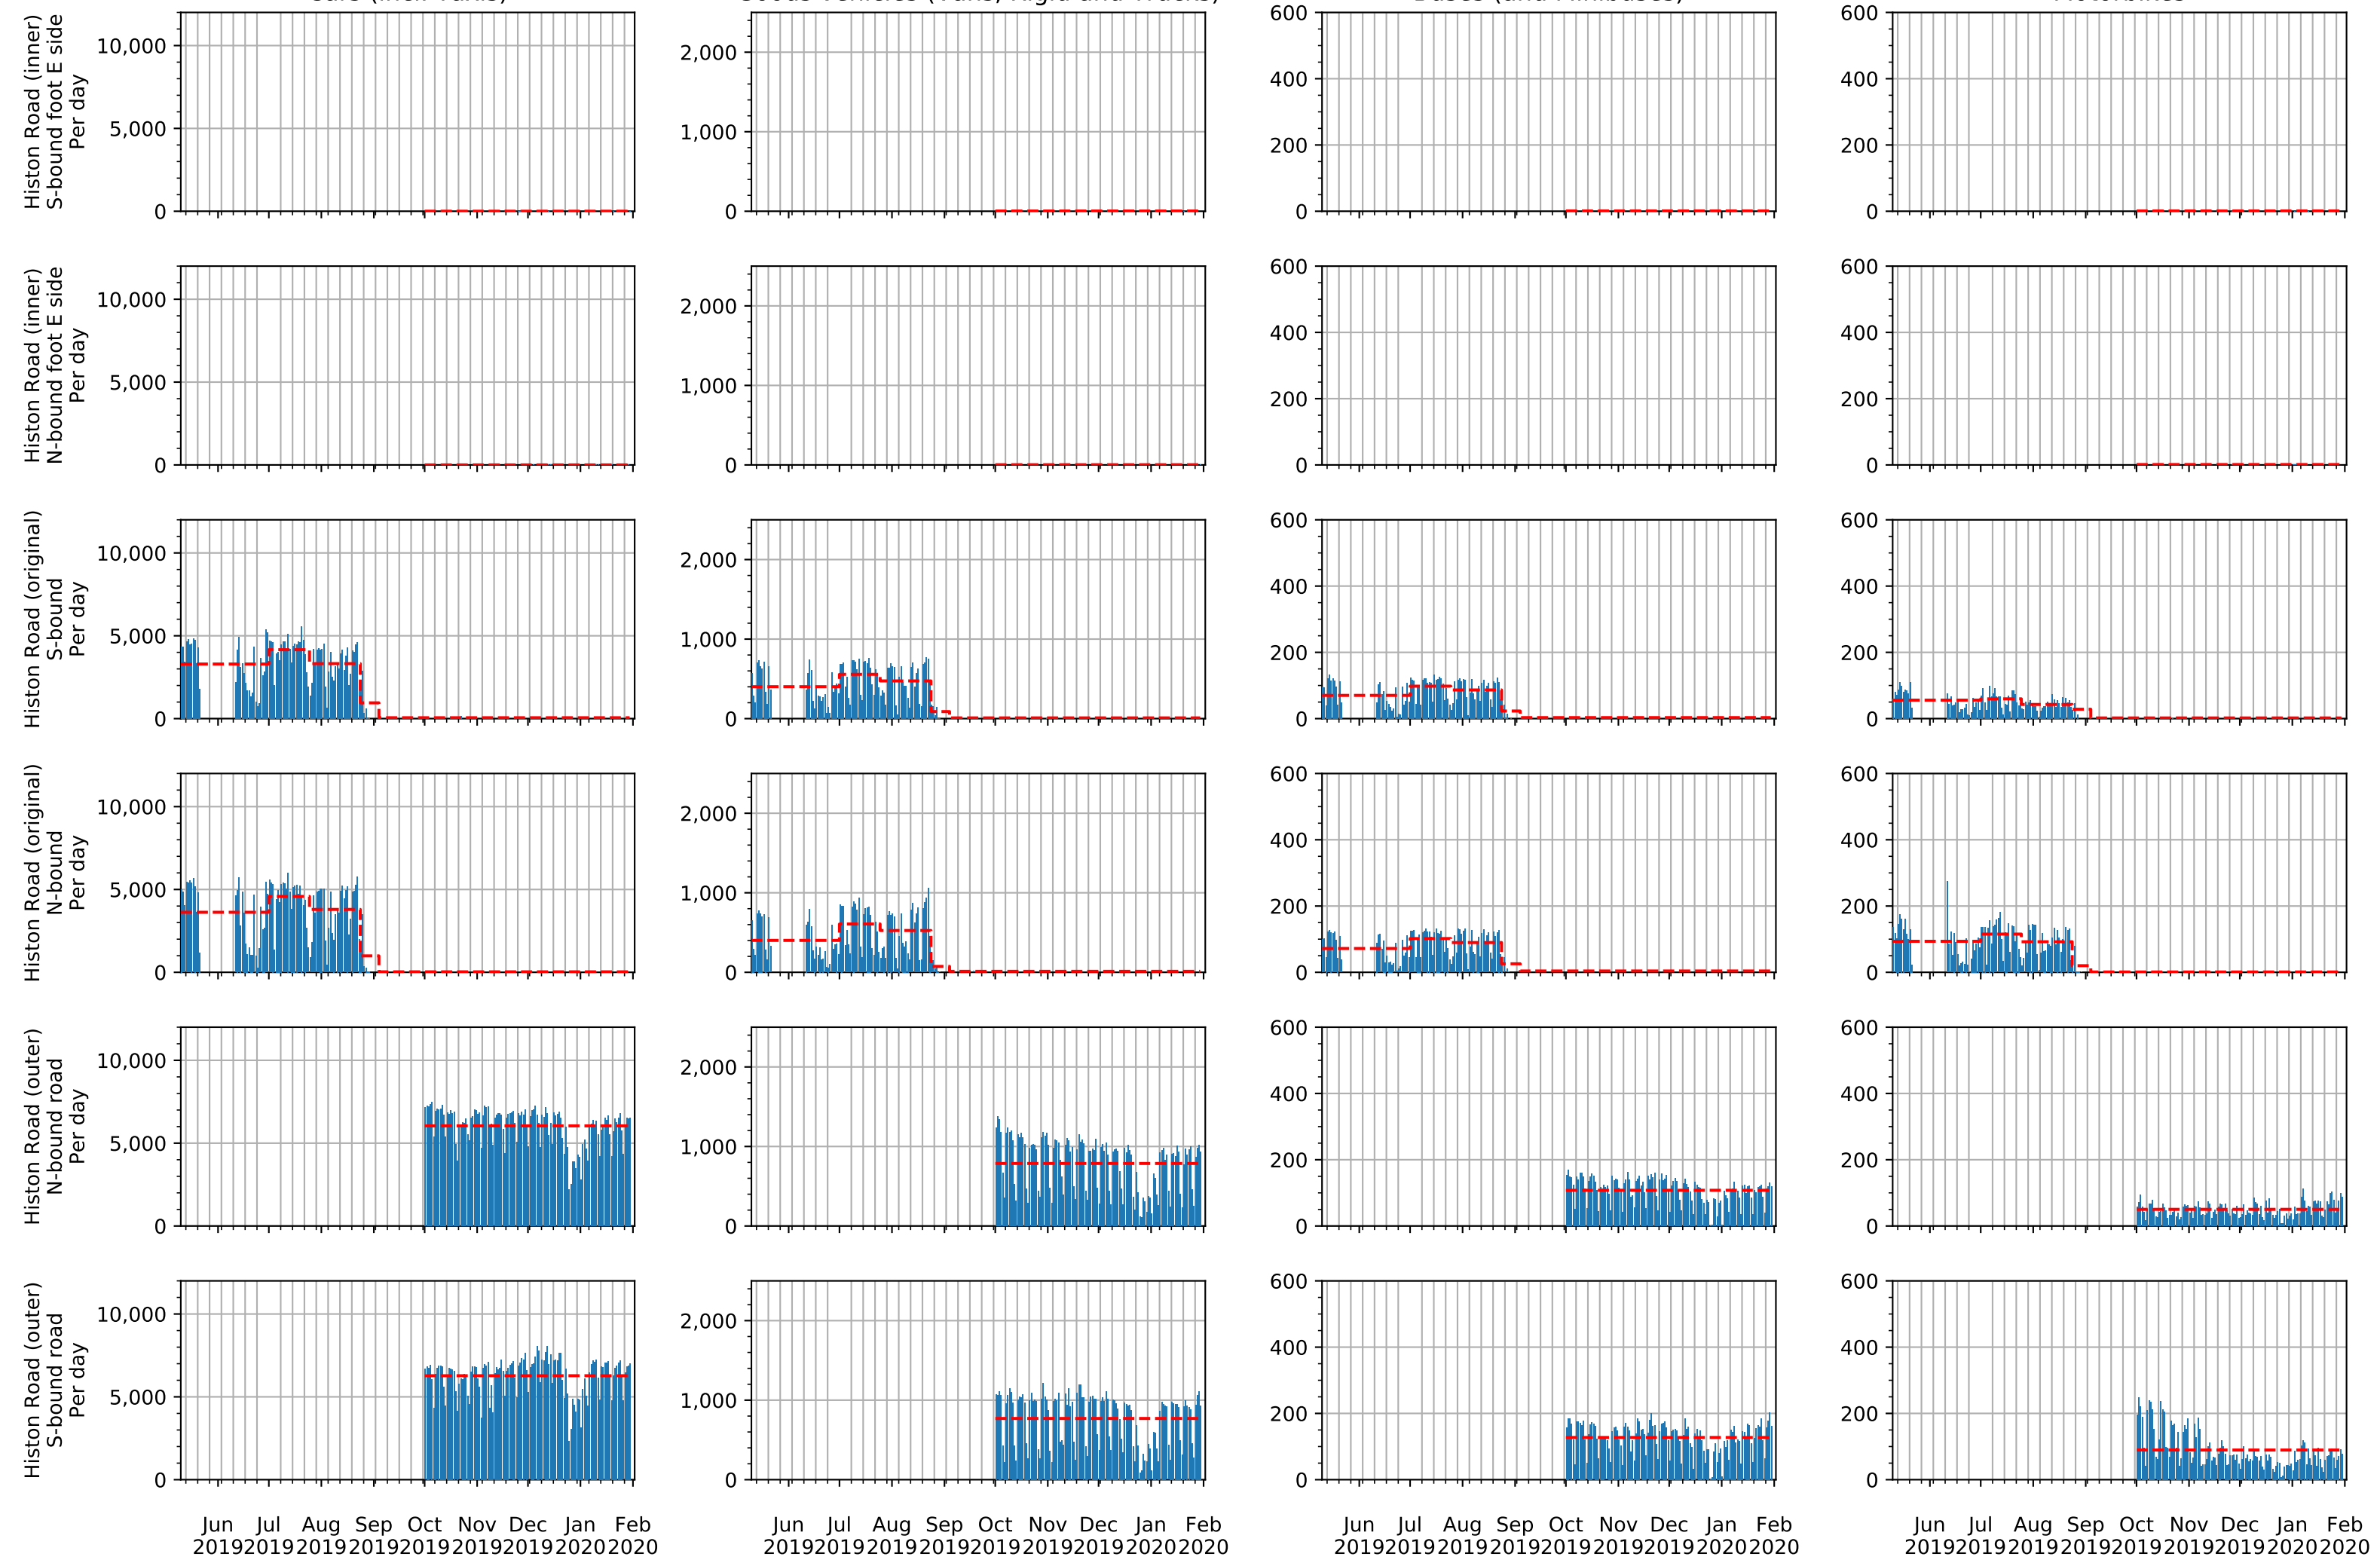

Motor traffic

Cars (incl. Taxis)

Goods vehicles (Vans, Rigid and Trucks)

Buses (and Minibuses)

Motorbikes