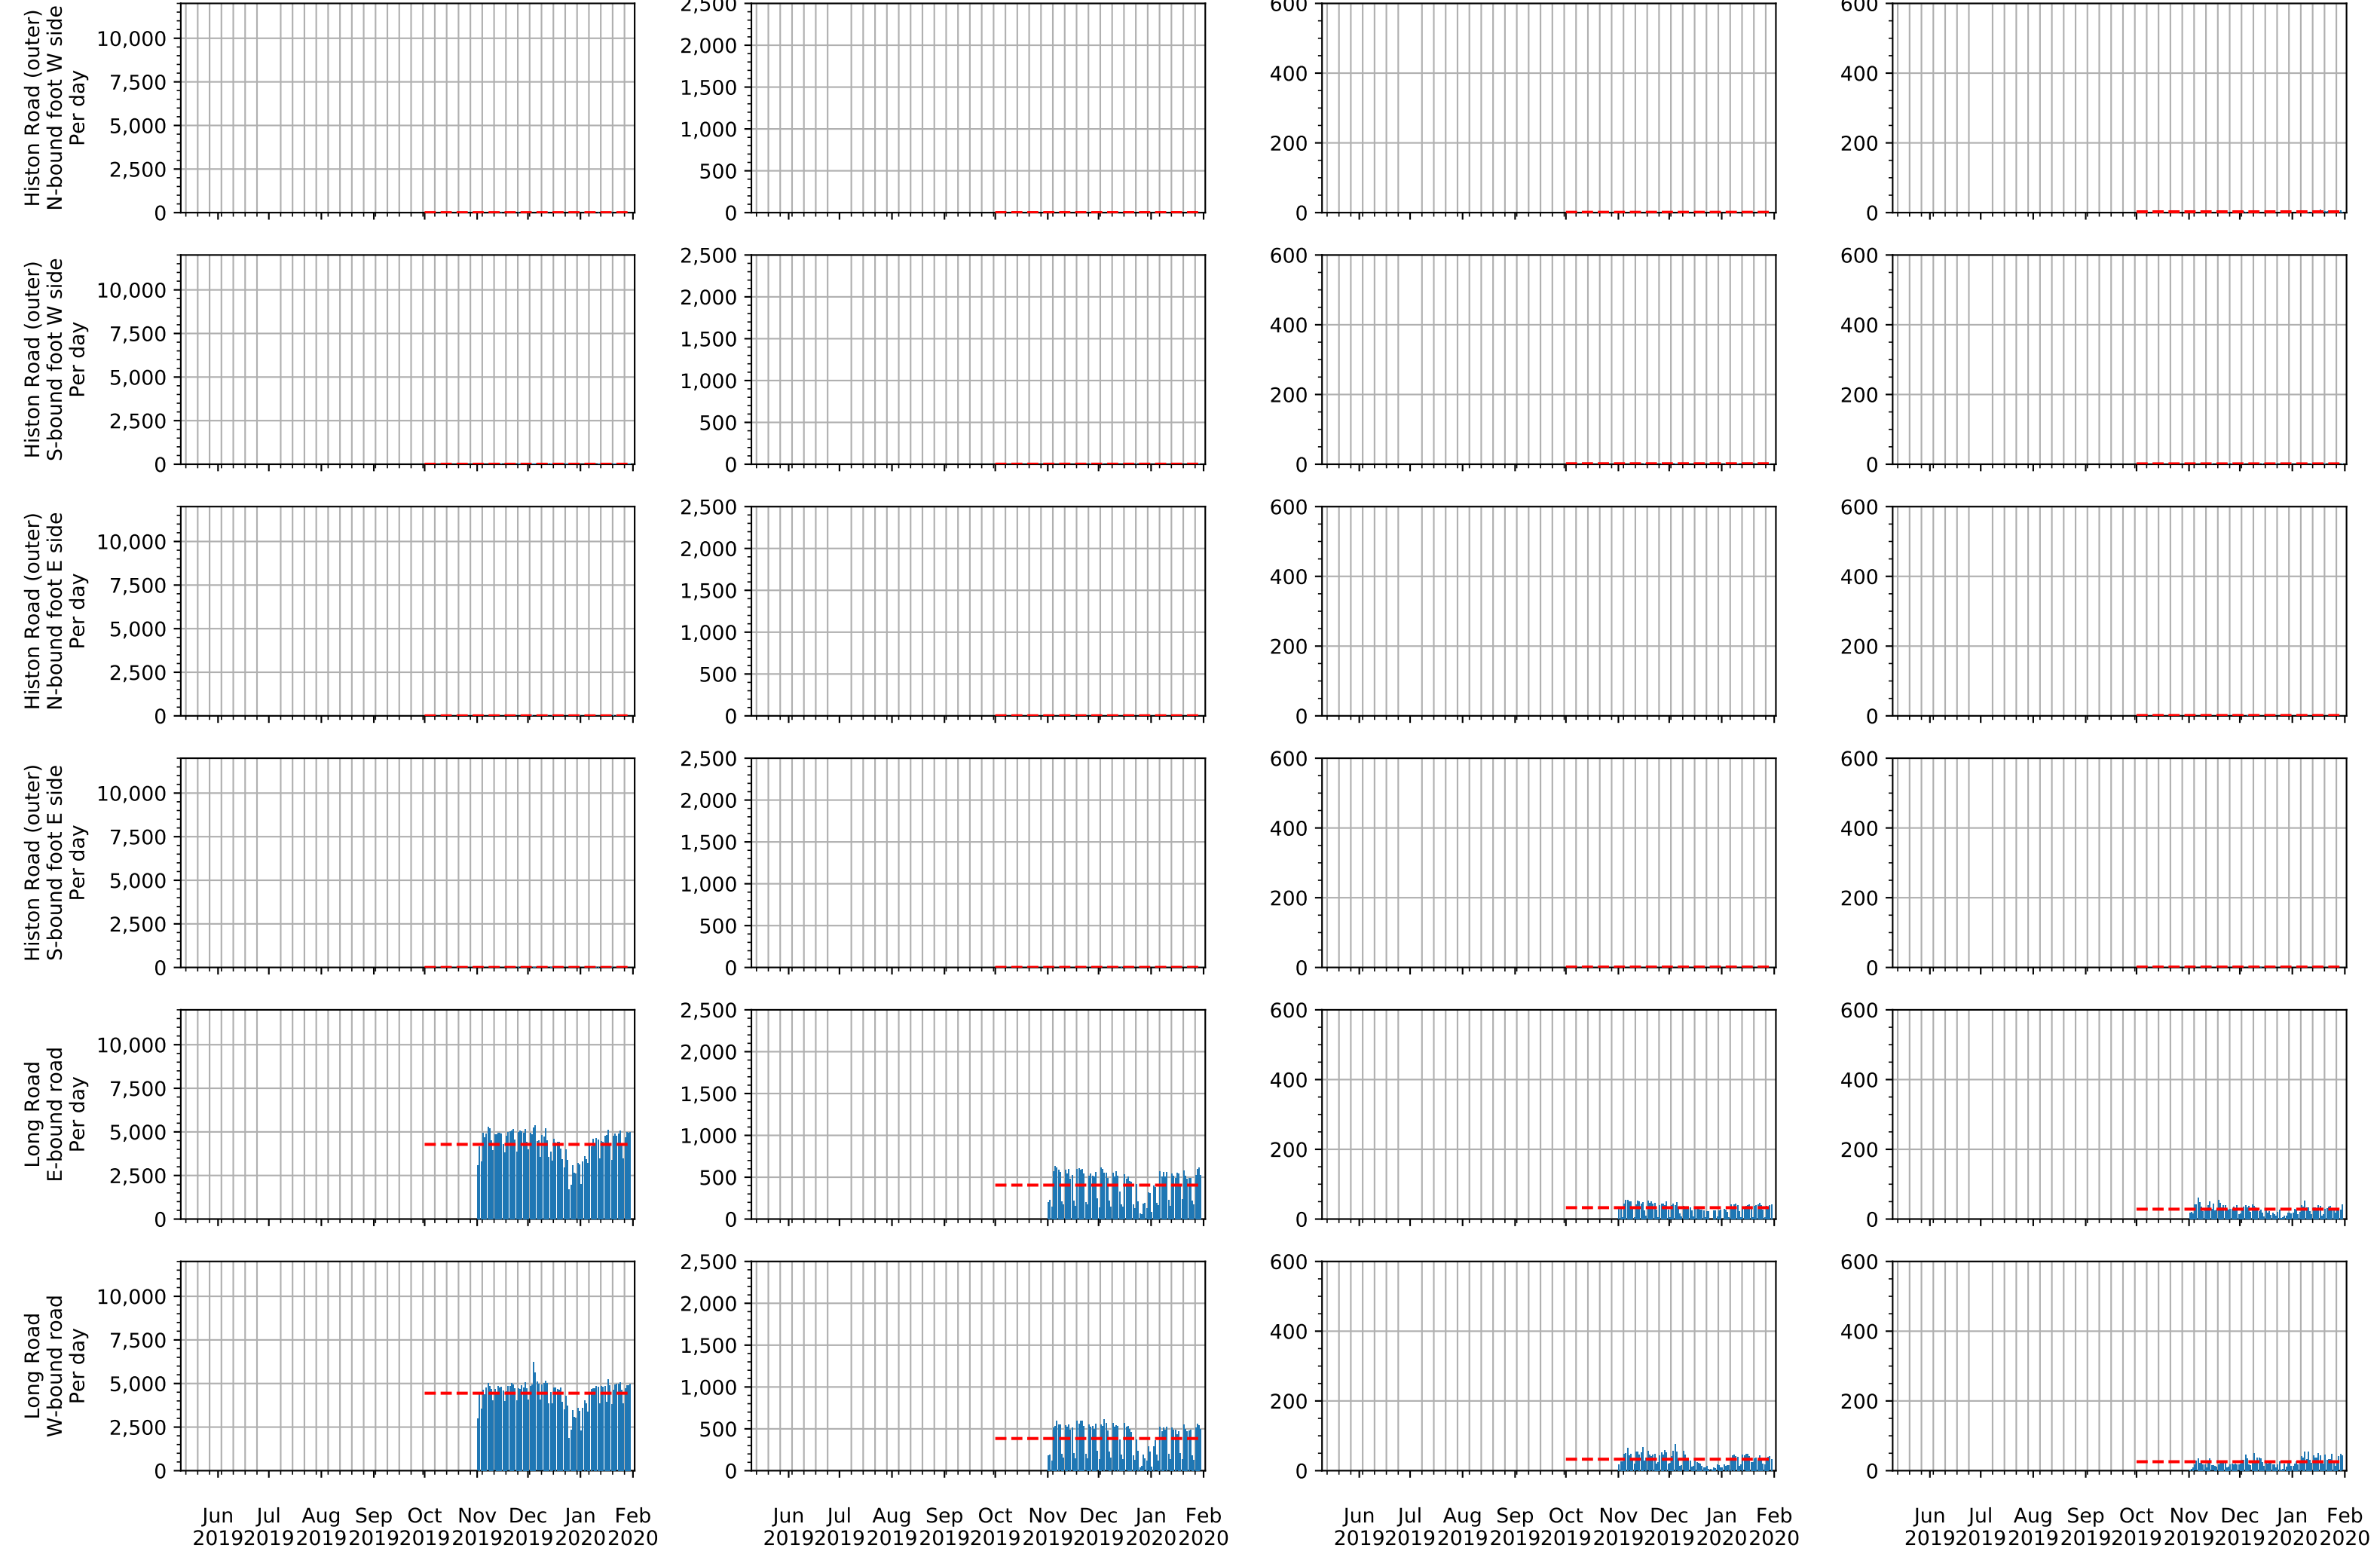

Motor traffic

Cars (incl. Taxis)

Goods vehicles (Vans, Rigid and Trucks)

Buses (and Minibuses)

Motorbikes