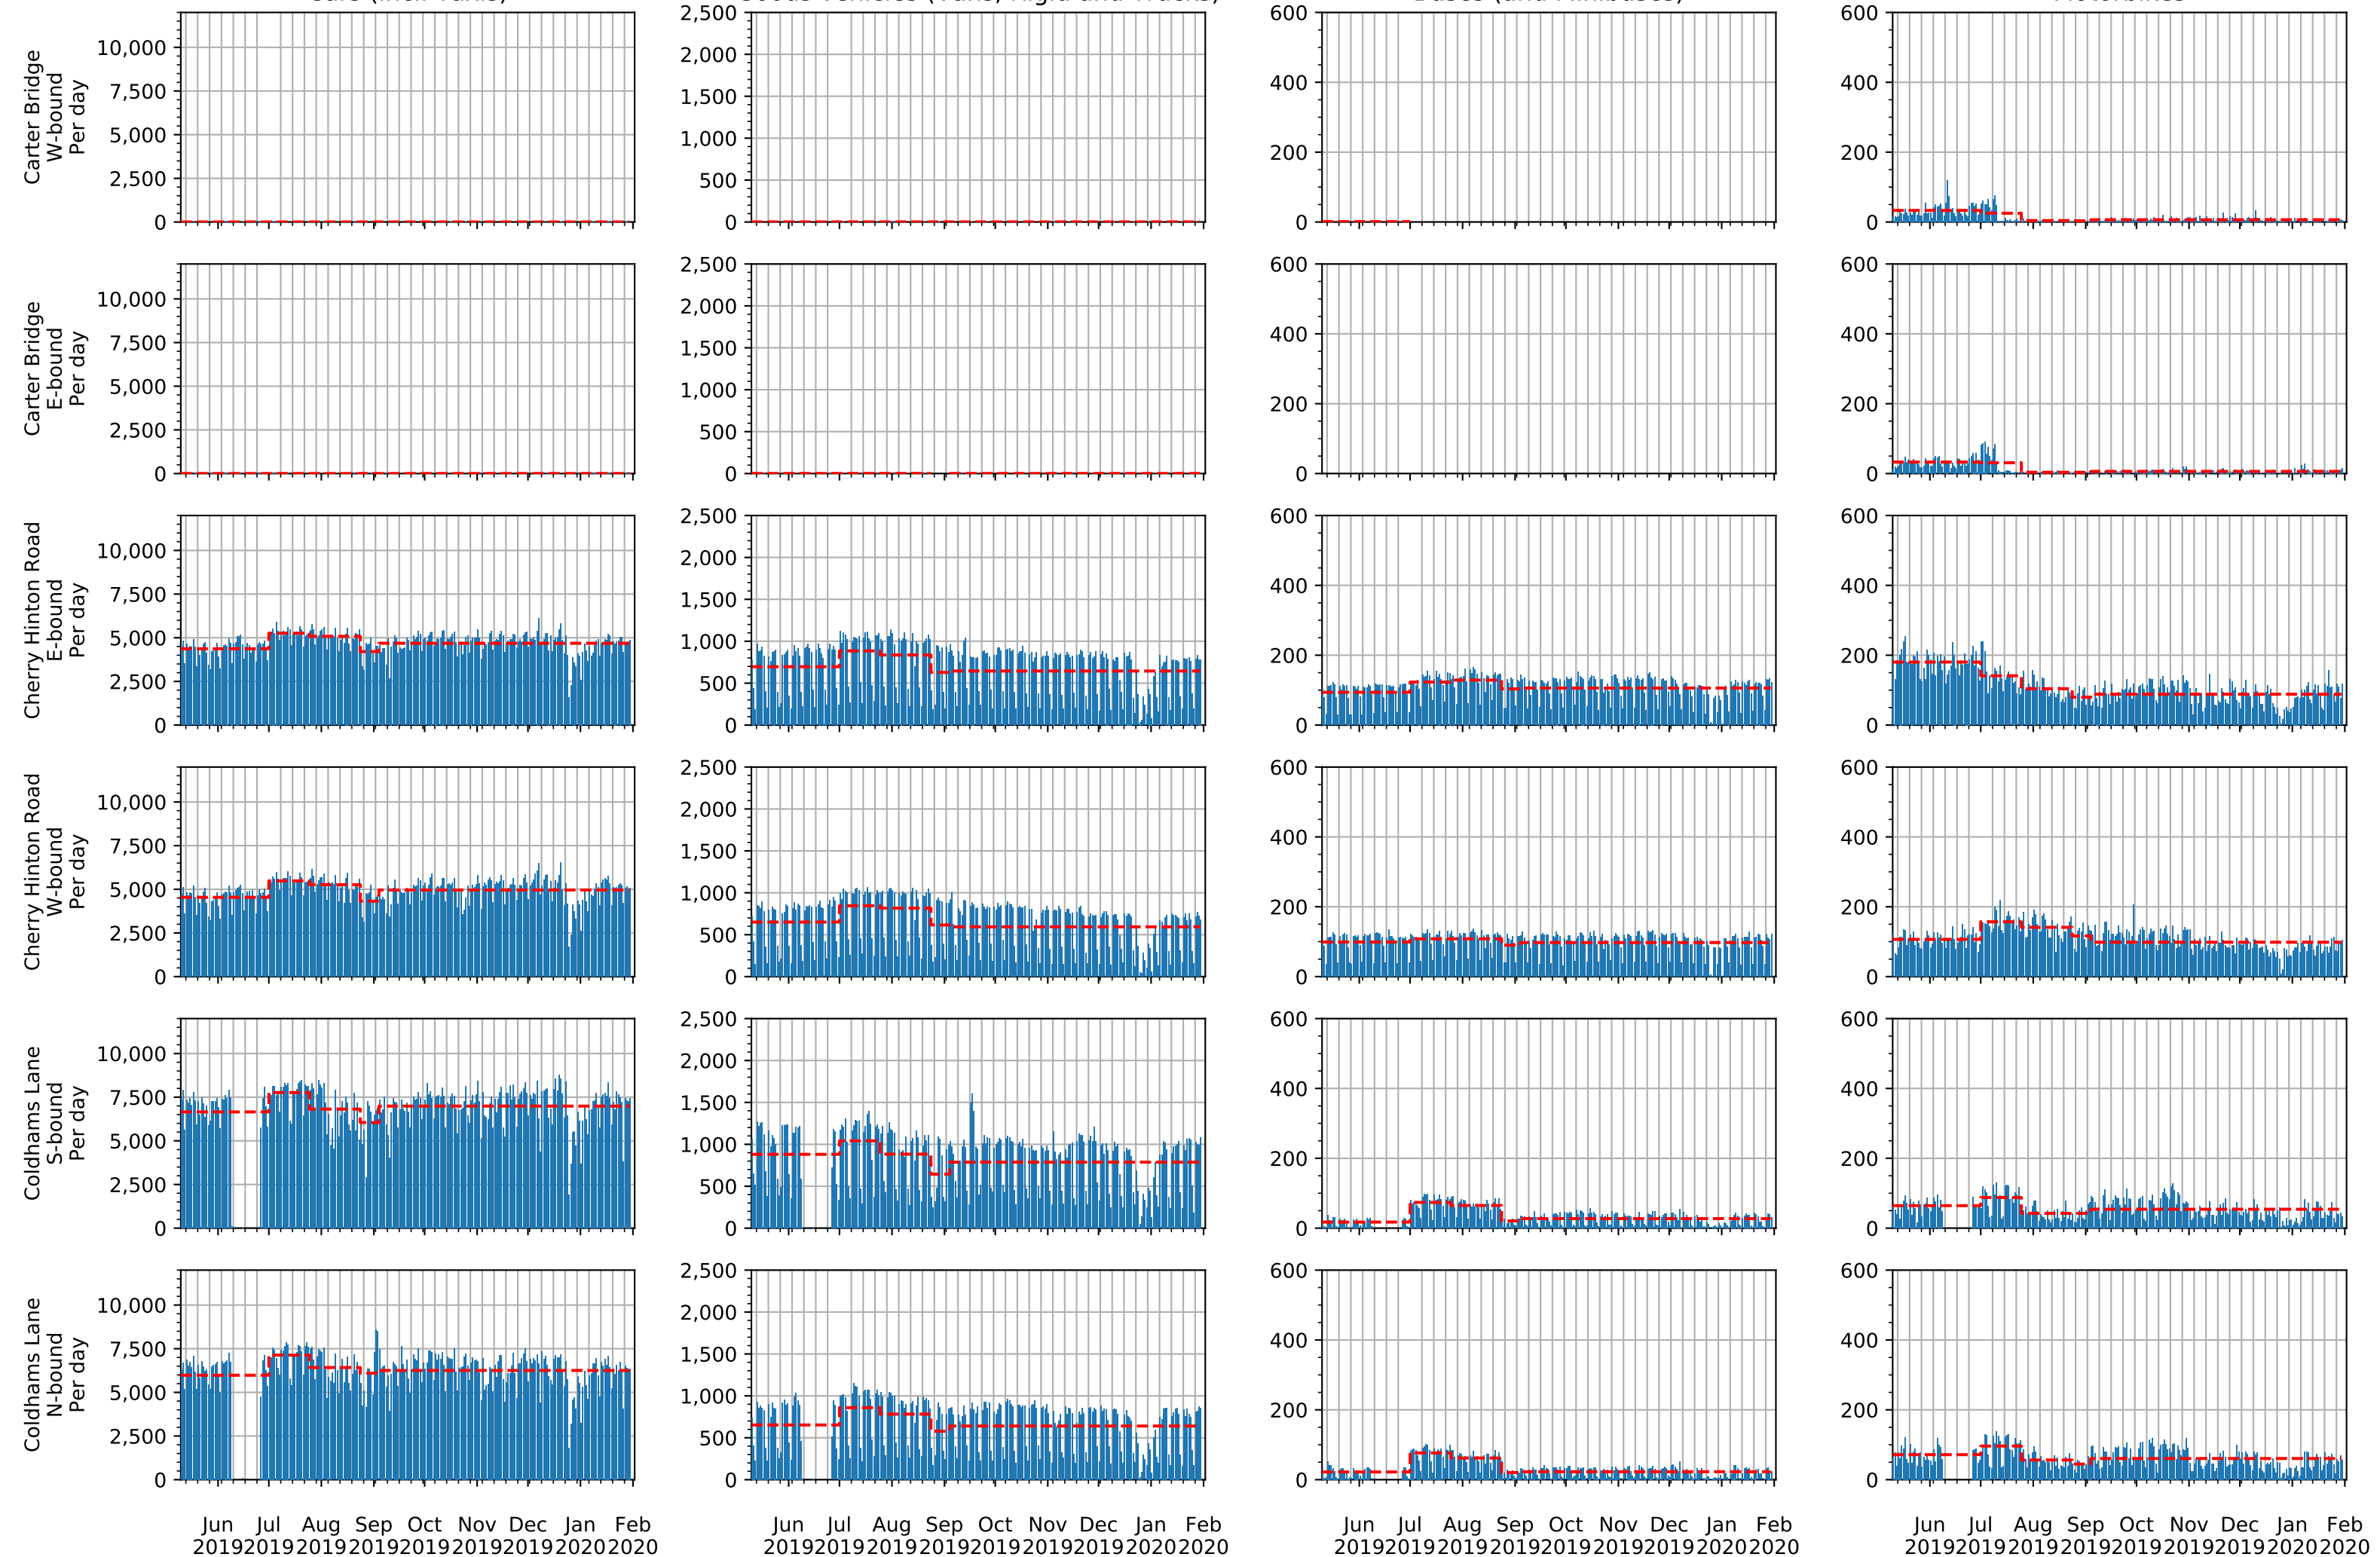

Motor traffic

Cars (incl. Taxis)

Goods vehicles (Vans, Rigid and Trucks)

Buses (and Minibuses)

Motorbikes

Motor traffic

Cars (incl. Taxis)

Goods vehicles (Vans, Rigid and Trucks)

Buses (and Minibuses)

Motorbikes

Motor traffic

Cars (incl. Taxis)

Goods vehicles (Vans, Rigid and Trucks)

Buses (and Minibuses)

Motorbikes

Motor traffic

Jun Jul Aug Sep Oct Nov Dec Jan Feb
20192019201920192019201920202020

Jun Jul Aug Sep Oct Nov Dec Jan Feb
20192019201920192019201920202020

Motor traffic

Cars (incl. Taxis)

Goods vehicles (Vans, Rigid and Trucks)