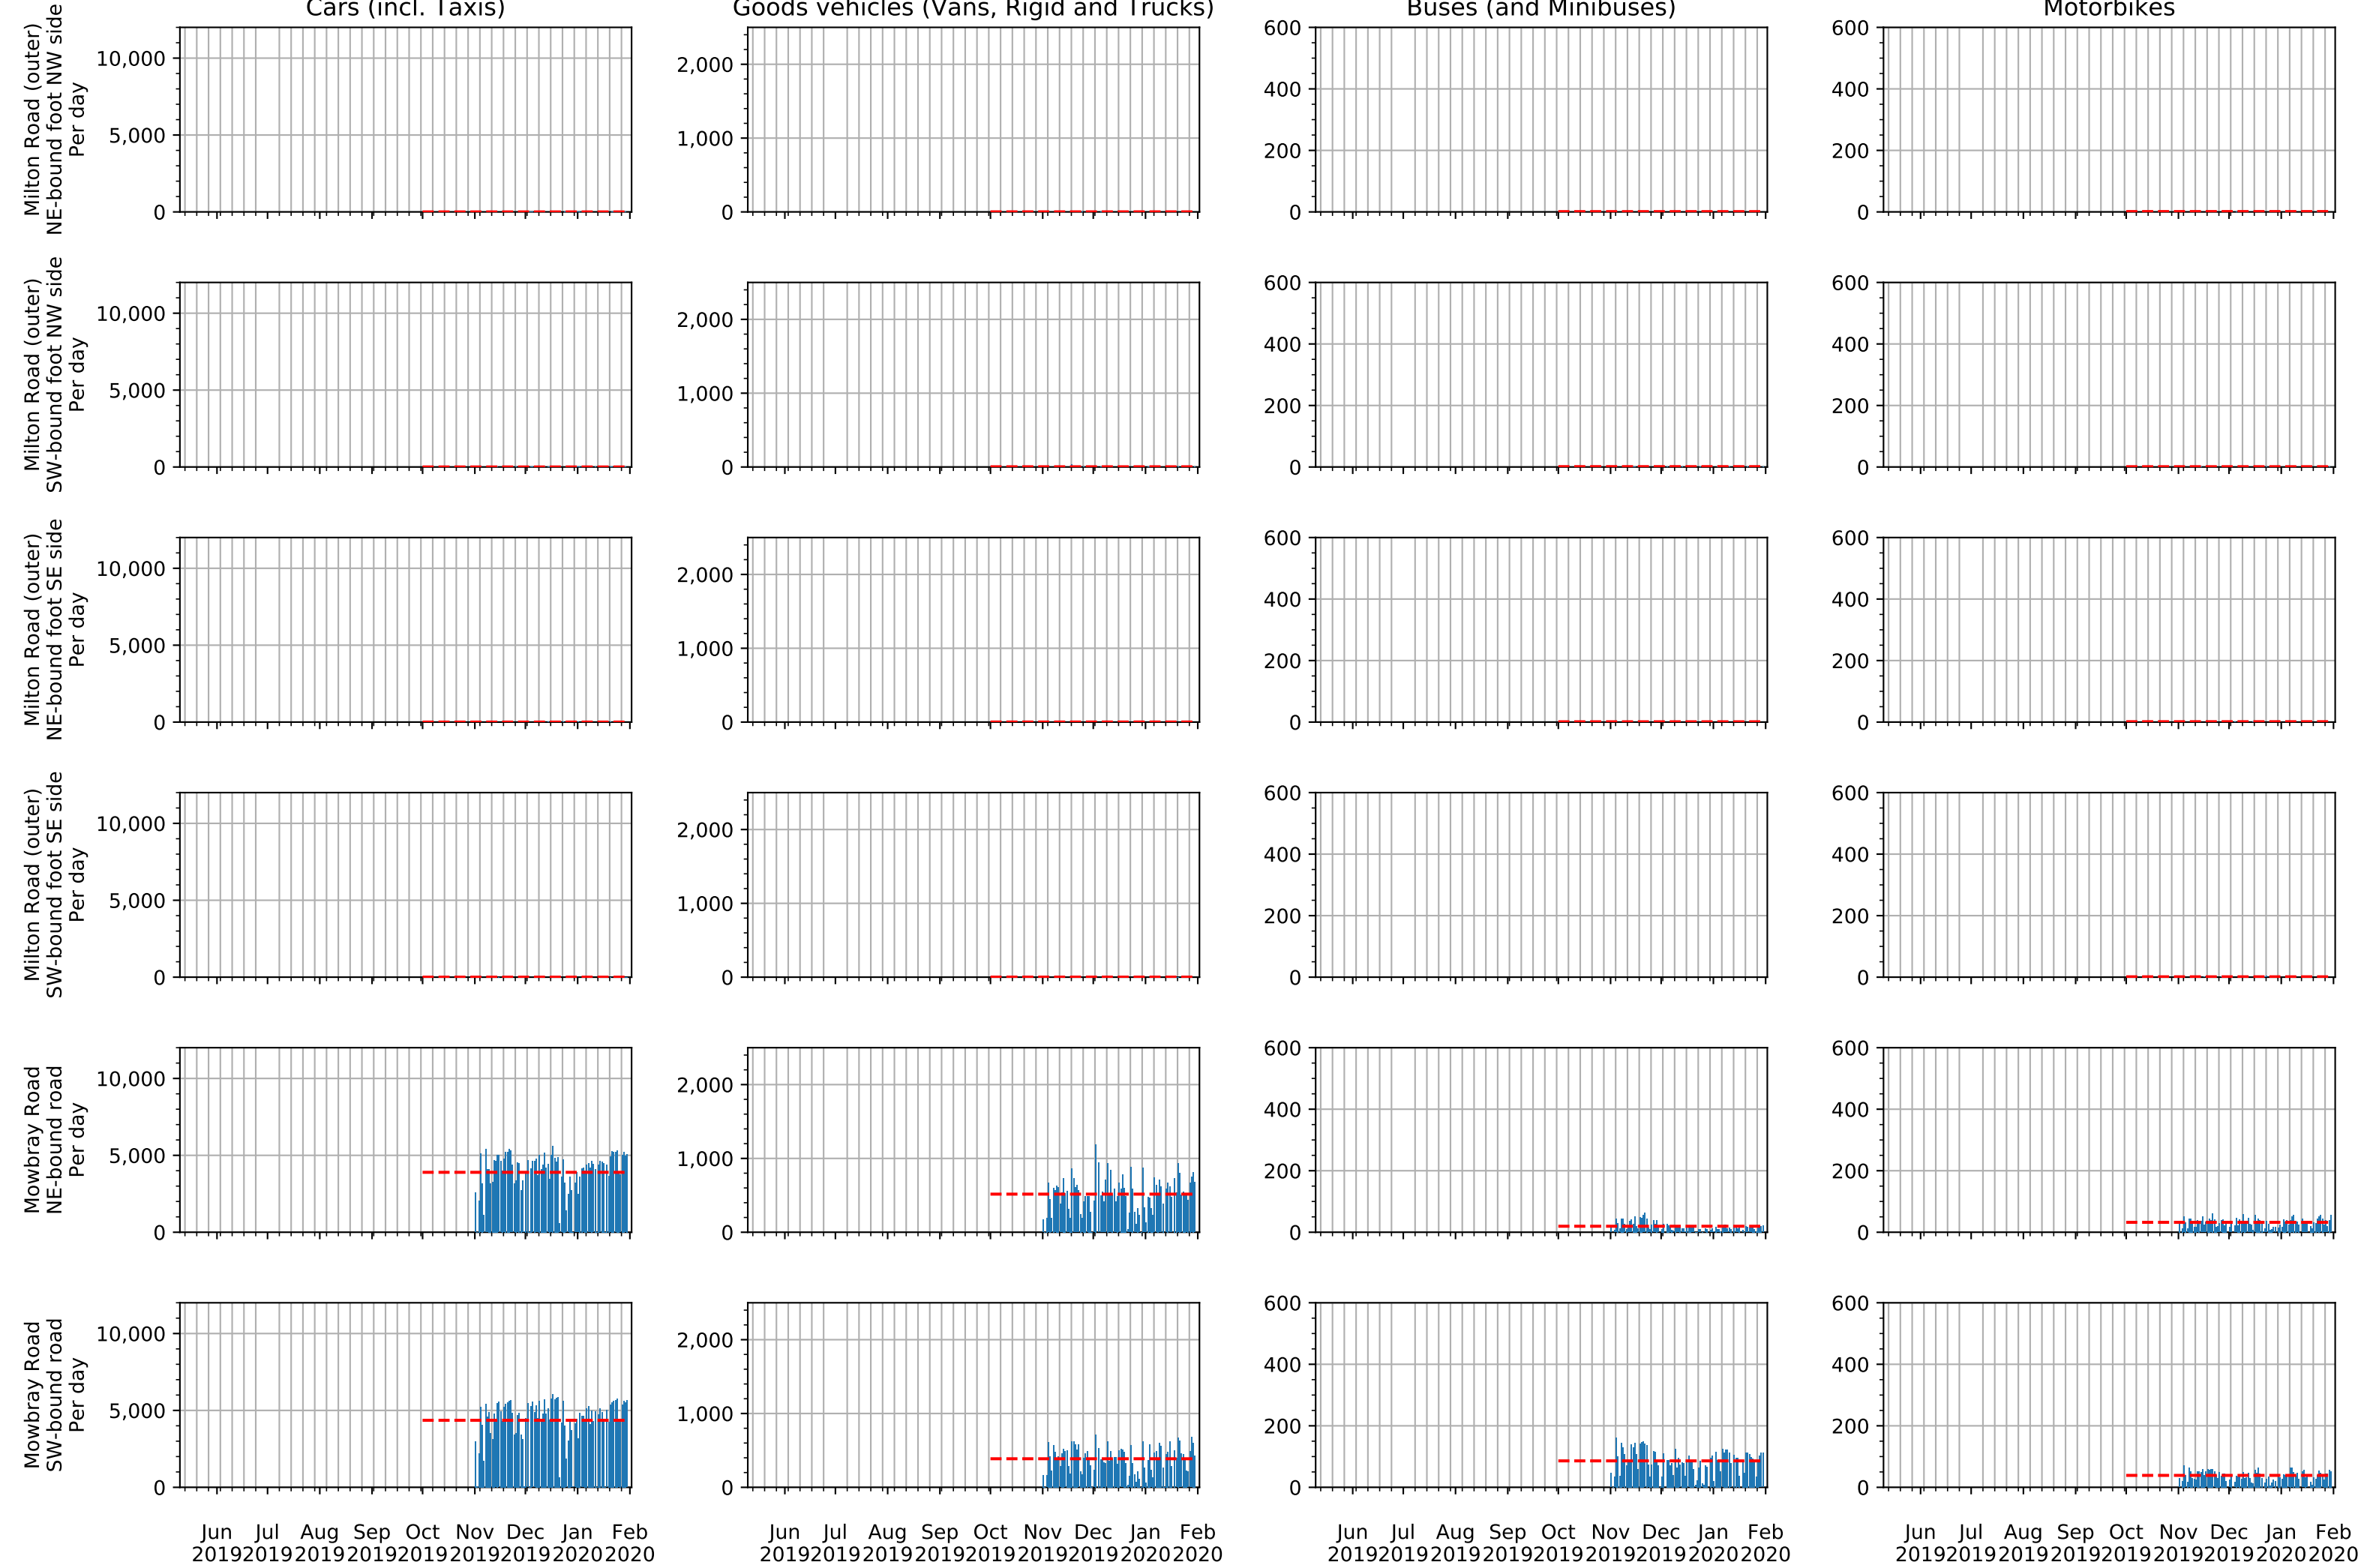

Motor traffic

Cars (incl. Taxis)

Goods vehicles (Vans, Rigid and Trucks)

Buses (and Minibuses)

Motorbikes