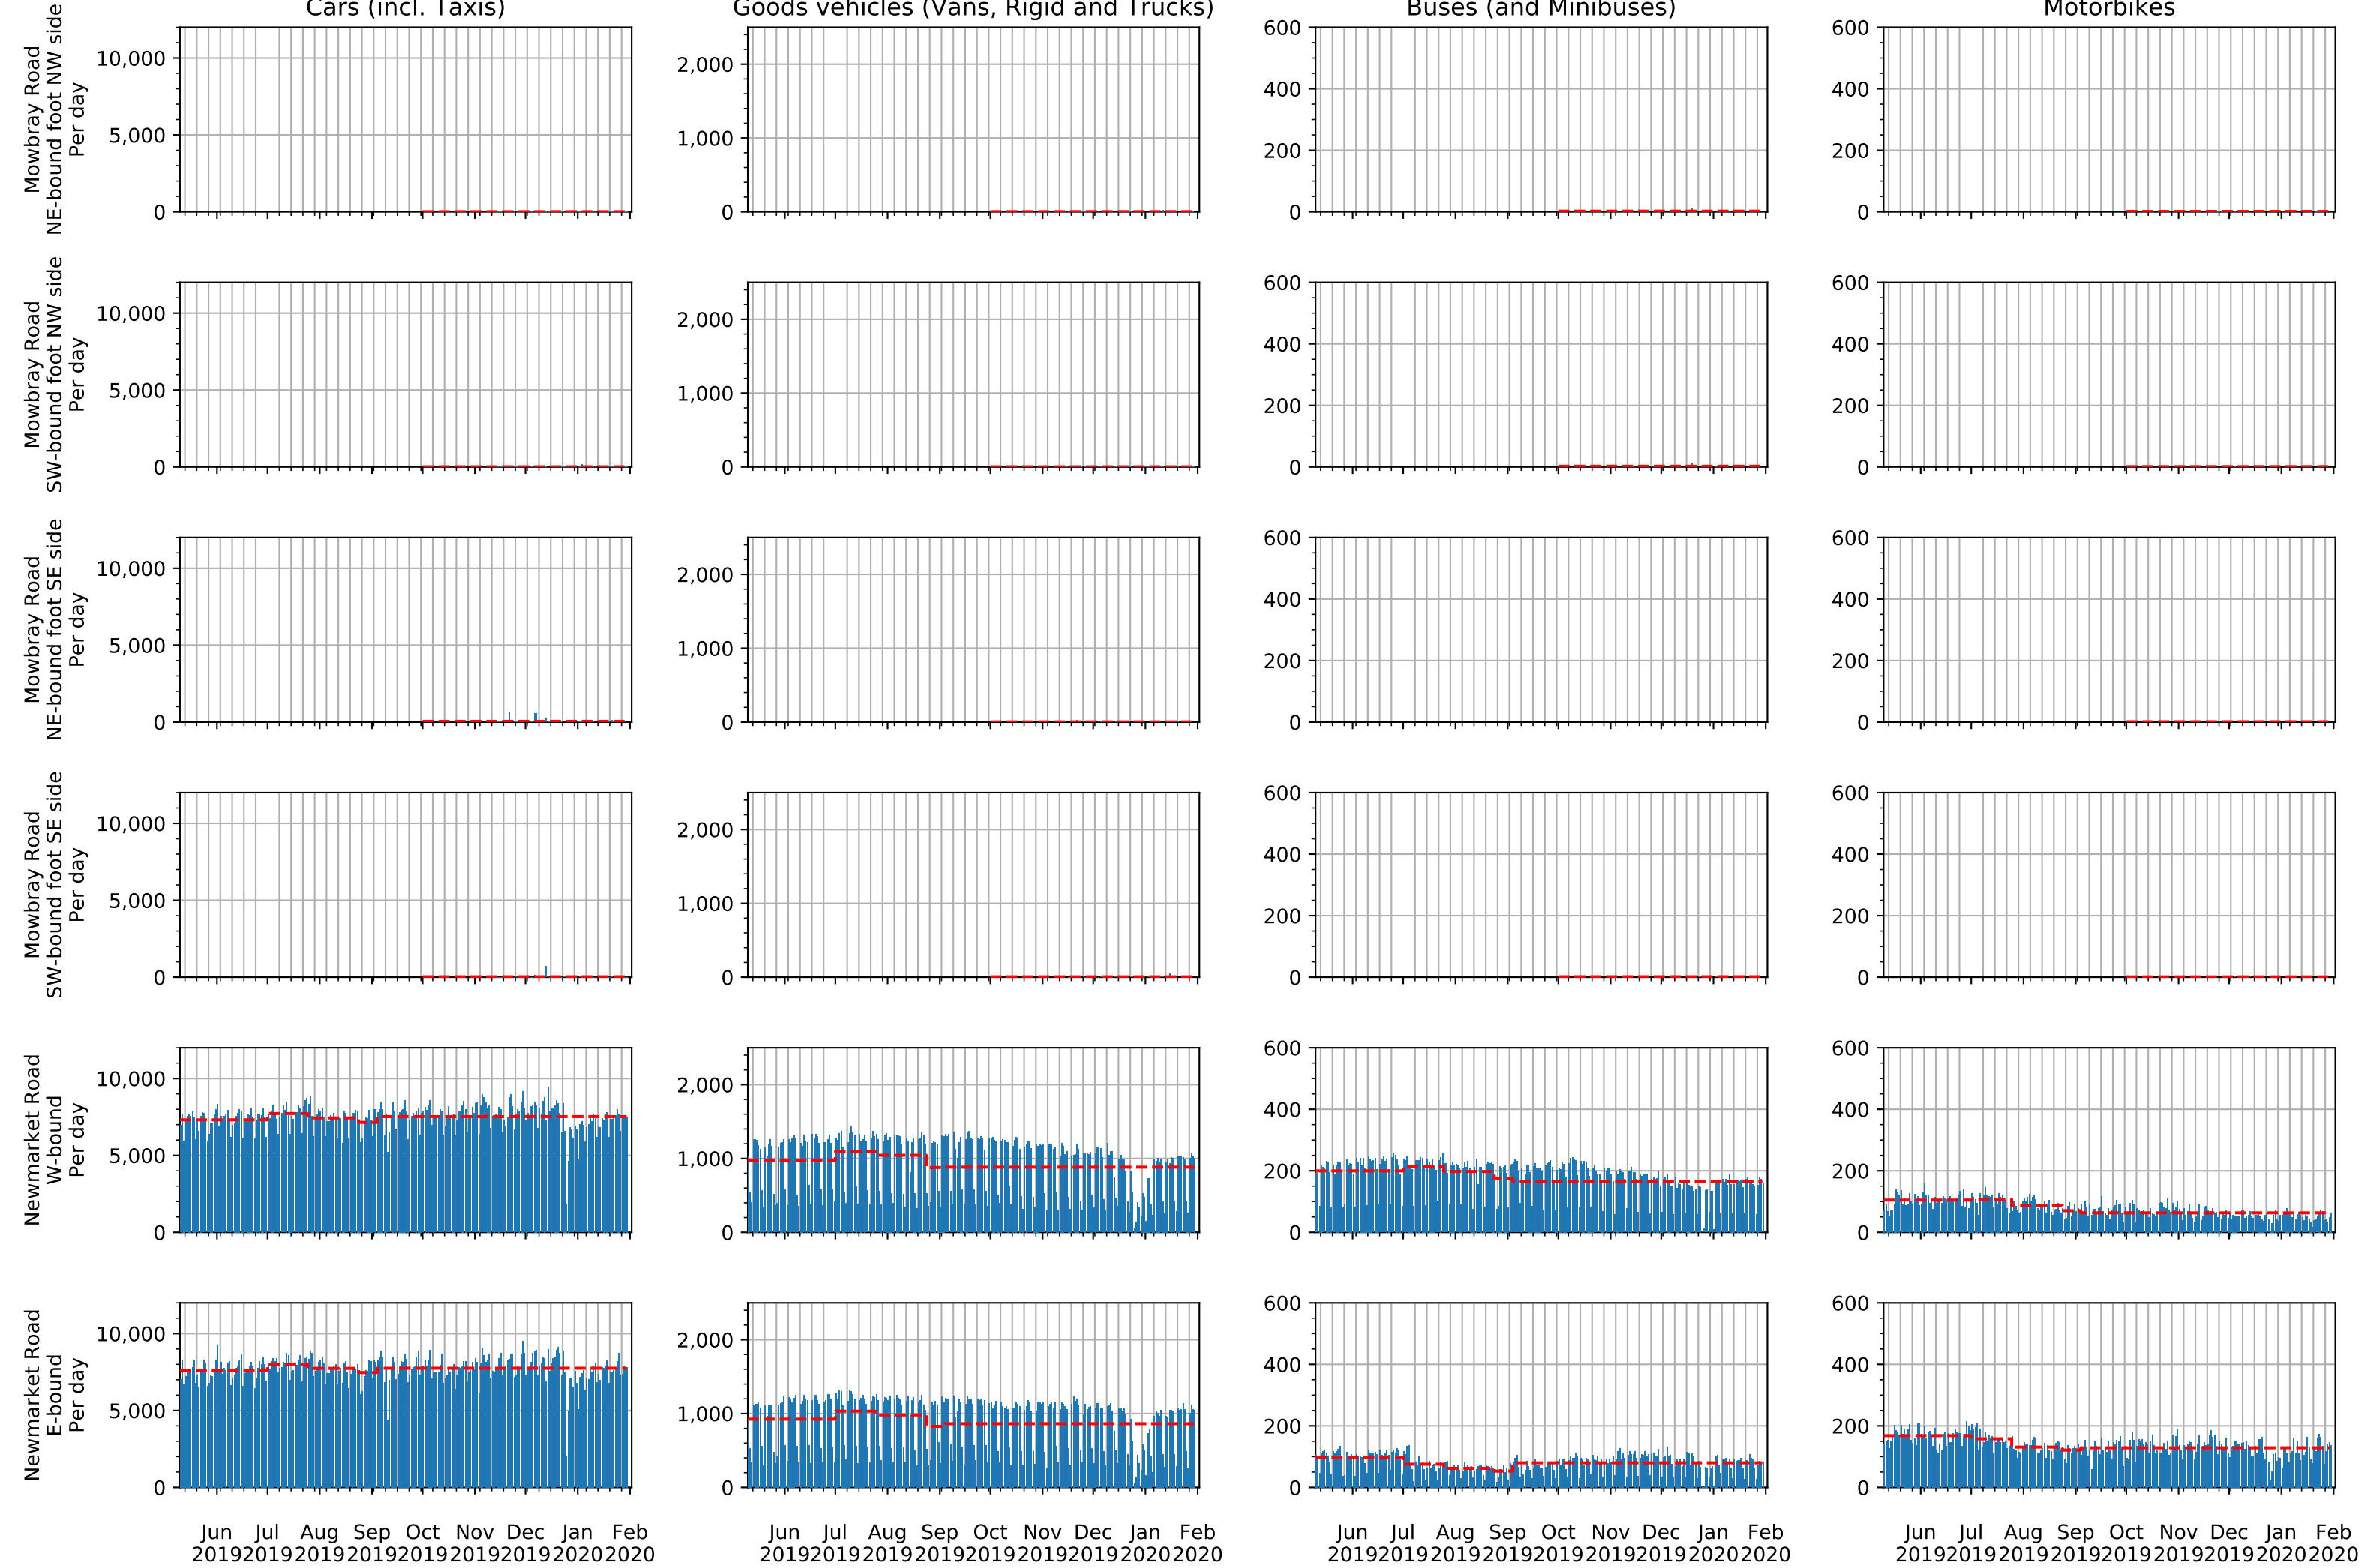

Motor traffic

Cars (incl. Taxis)

Goods vehicles (Vans, Rigid and Trucks)

Buses (and Minibuses)

Motorbikes