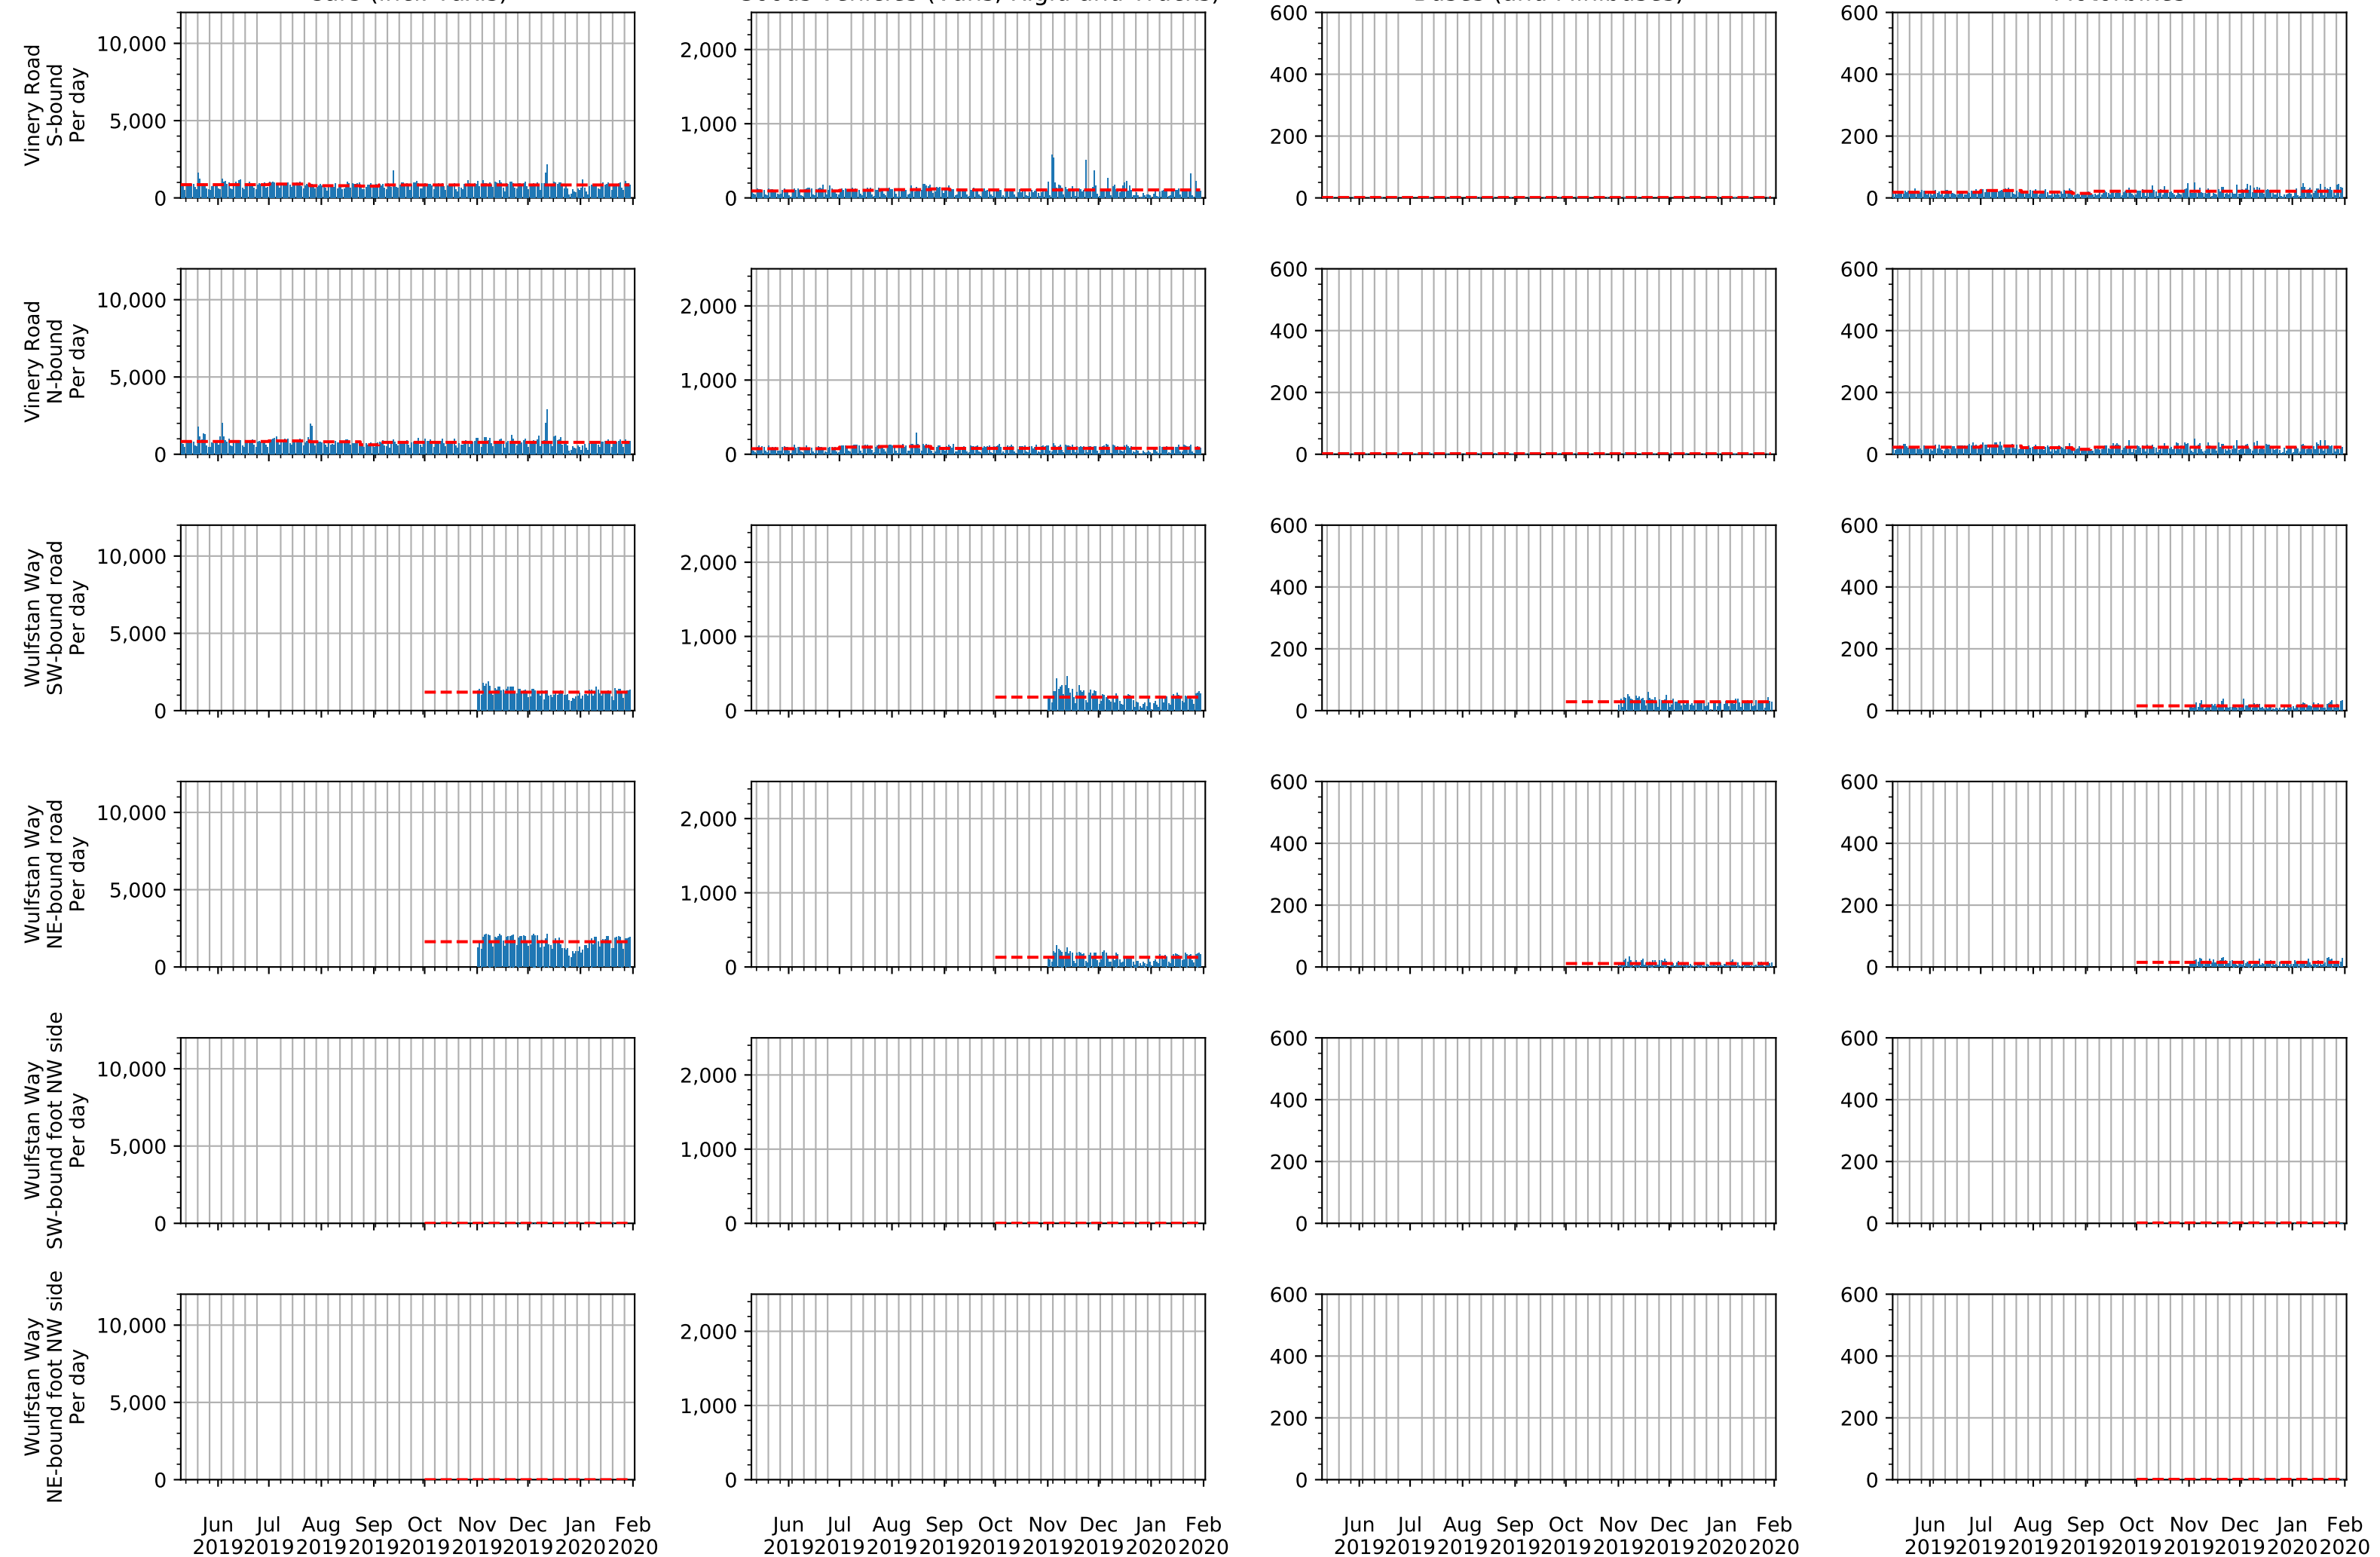

Jun Jul Aug Sep Oct Nov Dec Jan Feb
2019 2019 2019 2019 2019 2019 2020 2020

Jun Jul Aug Sep Oct Nov Dec Jan Feb
2019 2019 2019 2019 2019 2019 2020 2020

Jun Jul Aug Sep Oct Nov Dec Jan Feb
2019 2019 2019 2019 2019 2019 2020 2020

Buses (and Minibuses)

Motorbikes

Motor traffic

Cars (incl. Taxis)

Goods vehicles (Vans, Rigid and Trucks)

Buses (and Minibuses)

Motorbikes

Jun Jul Aug Sep Oct Nov Dec Jan Feb
2019 2019 2019 2019 2019 2019 2020 2020