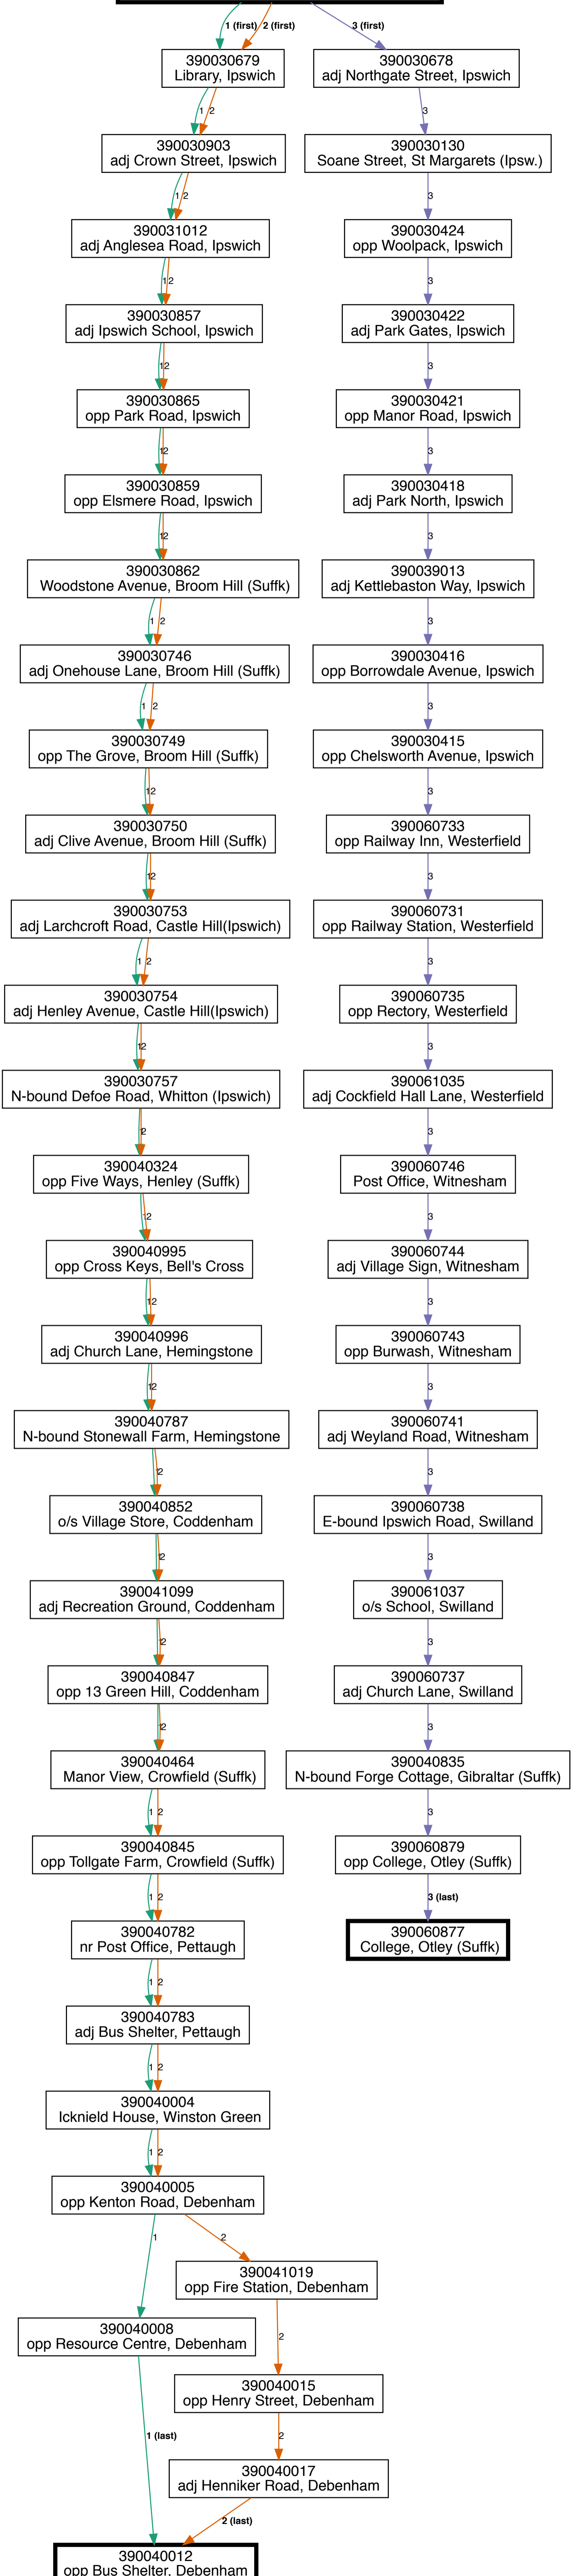

390030246
Stand K Old Cattle Market Bus Station, Ipswich

Galloway 116 outbound
Ipswich - Coddenham - Debenham
suf_8-116_-_y08-4